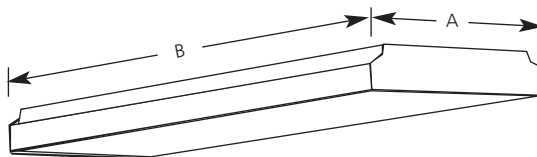

Catalog No.	Finish White	Lamping	Dimensions (Inches)	
			A	B
P7183	-30EB*	2-F17T8	7-3/4	24
P7186	-30EB	2-F32T8	7-3/4	48
P7196	-30EB	4-F32T8	15-5/8	48

Specifications:

General

- Clear extruded prismatic acrylic wrap around lens
P7183: 23-11/16" L x 1-1/32" ht., 7-1/2" W
P7186: 47-7/8" L x 1-7/16" ht., 7-1/2" W
P7196: 47-7/8" L x 1-13/16" ht., 14-3/8" W
- Lift and shift removal of lens for relamping and servicing
- Regressed reveal gives floating effect
- Squared white metal end caps
- White steel chassis
- Sockets metal backed
- Easily removable cover for ballast access
- Energy Star certified

*Non-stocking

Progress Lighting
701 Millennium Blvd.
Greenville, South Carolina
29607

www.progresslighting.com

Type	_____	
	-30	-30ES
P7183	<input type="checkbox"/>	
P7186		<input type="checkbox"/>

Catalog No.	Finish	Lamping	Dimensions (Inches)	
			A	B
P7183	-30	2-F20T12	7-3/4	24
P7186	-30ES	2-F34T12	7-3/4	48

Specifications:

General

- Clear extruded prismatic acrylic wrap around lens
P7183: 23-11/16" L x 1-1/32" ht., 7-1/2" W
P7186: 47-7/8" L x 1-7/16" ht., 7-1/2" W
- Lift and shift removal of lens for relamping and servicing
- Regressed reveal gives floating effect
- Squared white metal end caps
- White steel chassis
- Sockets metal backed
- Easily removable cover for ballast access
- Recommend energy saving T12 lamps