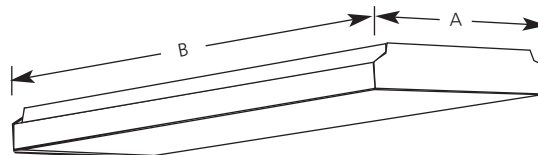

Linear Fluorescent

Wrap-Arounds
Energy Star
T8 Electronic Ballasts

Modular Fluorescent

Type _____

-30EB

P7183

P7186

P7196

Catalog No.	Finish White	Lamping	Dimensions (Inches)	
			A	B
P7183	-30EB*	2-F17T8	7-3/4	24
P7186	-30EB	2-F32T8	7-3/4	48
P7196	-30EB	4-F32T8	15-5/8	48

Specifications:

General

- Clear extruded prismatic acrylic wrap around lens
P7183: 23-11/16" L x 1-1/32" ht., 7-1/2" W
P7186: 47-7/8" L x 1-7/16" ht., 7-1/2" W
P7196: 47-7/8" L x 1-13/16" ht., 14-3/8" W
- Lift and shift removal of lens for relamping and servicing
- Regressed reveal gives floating effect
- Squared white metal end caps
- White steel chassis
- Sockets metal backed
- Easily removable cover for ballast access
- Energy Star certified

Specifications:

General

- Clear extruded prismatic acrylic wrap around lens
P7183: 23-11/16" L x 1-1/32" ht., 7-1/2" W
P7186: 47-7/8" L x 1-7/16" ht., 7-1/2" W
- Lift and shift removal of lens for relamping and servicing
- Regressed reveal gives floating effect
- Squared white metal end caps
- White steel chassis
- Sockets metal backed
- Easily removable cover for ballast access
- Recommend energy saving T12 lamps