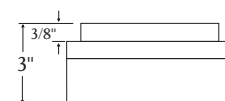

Catalog No.	Finish White	Lamping	Dimensions (Inches)	
			A	B
P7183	-30EB*	2-F17T8	7-3/4	24
P7186	-30EB	2-F32T8	7-3/4	48
P7196	-30EB	4-F32T8	15-5/8	48

Specifications:

General

- Clear extruded prismatic acrylic wrap around lens
P7183: 23-11/16" L x 1-1/32" ht., 7-1/2" W
P7186: 47-7/8" L x 1-7/16" ht., 7-1/2" W
P7196: 47-7/8" L x 1-13/16" ht., 14-3/8" W
- Lift and shift removal of lens for relamping and servicing
- Regressed reveal gives floating effect
- Squared white metal end caps
- White steel chassis
- Sockets metal backed
- Easily removable cover for ballast access
- Energy Star certified

*Non-stocking

Progress Lighting
701 Millennium Blvd.
Greenville, South Carolina
29607

www.progresslighting.com

Type	_____	
	-30	-30ES
P7183	<input type="checkbox"/>	
P7186		<input type="checkbox"/>

Catalog No.	Finish	Lamping	Dimensions (Inches)	
			A	B
P7183	-30	2-F20T12	7-3/4	24
P7186	-30ES	2-F34T12	7-3/4	48

Specifications:

General

- Clear extruded prismatic acrylic wrap around lens
P7183: 23-11/16" L x 1-1/32" ht., 7-1/2" W
P7186: 47-7/8" L x 1-7/16" ht., 7-1/2" W
- Lift and shift removal of lens for relamping and servicing
- Regressed reveal gives floating effect
- Squared white metal end caps
- White steel chassis
- Sockets metal backed
- Easily removable cover for ballast access
- Recommend energy saving T12 lamps