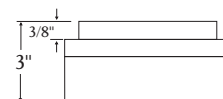

Catalog No.	Finish White	Lamping	Dimensions (Inches)	
			A	B
P7183	-30EB*	2-F17T8	7-3/4	24
P7186	-30EB	2-F32T8	7-3/4	48
P7196	-30EB	4-F32T8	15-5/8	48

Specifications:

General

- Clear extruded prismatic acrylic wrap around lens
P7183: 23-11/16" L x 1-1/32" ht., 7-1/2" W
P7186: 47-7/8" L x 1-7/16" ht., 7-1/2" W
P7196: 47-7/8" L x 1-13/16" ht., 14-3/8" W
- Lift and shift removal of lens for relamping and servicing
- Regressed reveal gives floating effect
- Squared white metal end caps
- White steel chassis
- Sockets metal backed
- Easily removable cover for ballast access
- Energy Star certified