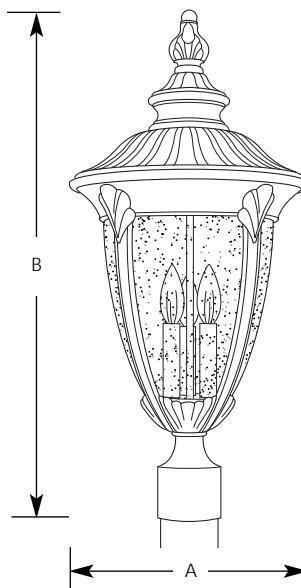

Type _____
 -31 -50
 P5420

Catalog No.	Finish		Lamping	Dimensions (Inches)	
	Black	Golden Baroque		A	B
P5420	-31	-50	3(c) 60w	12	25-7/8

Specifications:

General

- Clear seeded glass
- Scroll arms with acanthus leaf details
- Ribbed roof
- Die cast aluminum construction
- Painted black (-31) or golden baroque (-50) finish
- Companion chain hung and wall units

Electrical

- Phenolic candelabra based sockets
- Pre-wired

Labeling

- UL-CUL wet location listed

Mounting

- Post mount outdoor
- Fits a 3" post or pedestal mount (order separately)