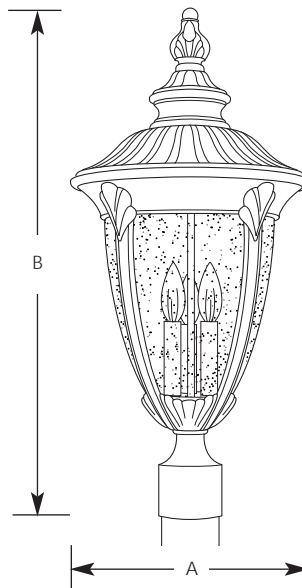

Type _____
 -31 -50
 P5420

Catalog No.	Finish		Lamping	Dimensions (Inches)	
	Black	Golden Baroque		A	B
P5420	-31	-50	3(c) 60w	12	25-7/8

Specifications:

General

- Clear seeded glass
- Scroll arms with acanthus leaf details
- Ribbed roof
- Die cast aluminum construction
- Painted black (-31) or golden baroque (-50) finish
- Companion chain hung and wall units

Electrical

- Phenolic candelabra based sockets
- Pre-wired

Labeling

- UL-CUL wet location listed

Mounting

- Post mount outdoor
- Fits a 3" post or pedestal mount (order separately)