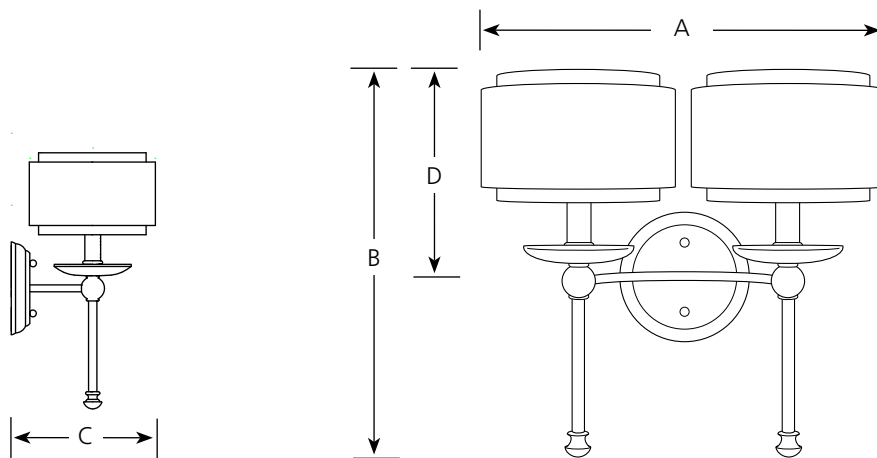

Type _____
 -134
 P2843

Finish			Dimensions (Inches)			
Catalog No.	Silver Ridge	Lamping	A	B	C	D
P2843	-134	2 (c) 60w	15	14-1/4	8	7-1/2

Specifications:

General

- Thistle weave with toasted linen finish fabric drum shaped shades included, 7" dia. x 4-1/2" T.
- Shades fit candelabra socket
- Distressed quartz resin bobeches
- Painted finish
- Steel construction
- Companion chandeliers, pendant, and close to ceiling units

Mounting

- Wall mounted
- Backplate dimensions: 5-1/8" dia. x 1" deep
- Canopy covers a standard 4" hexagonal outlet box
- Mounting strap for outlet box included

Electrical

- Phenolic candelabra based sockets
- Pre-wired