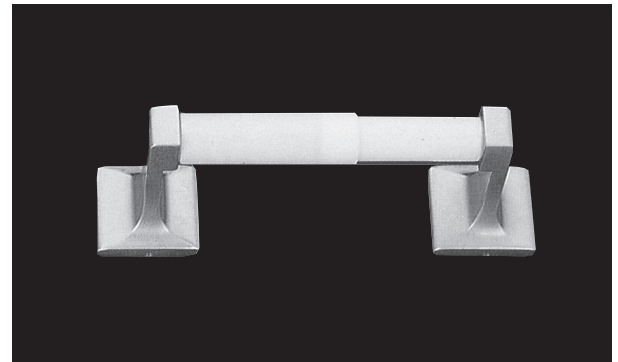

Bath Accessories

Product Features

- Polished Chrome Finish
- Concealed Wall Plates

**PFLLSDCP -
SOAP DISH**

Product Features

- Polished Chrome Finish
- Concealed Wall Plates

**PFLLTTHCP -
TOOTHBRUSH AND TUMBLER HOLDER**

Product Features

- Polished Chrome Finish
- Concealed Wall Plates

**PFLLTPCP -
TOILET PAPER HOLDER**