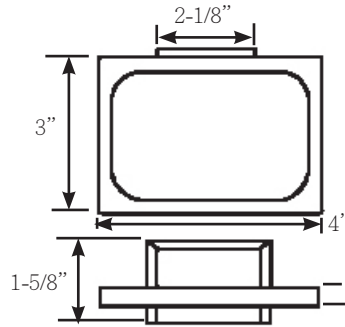

Bath Accessories

Product Features

- Polished Chrome Finish
- Concealed Wall Plates

**PFLLSDCP -
SOAP DISH**

Product Features

- Polished Chrome Finish
- Concealed Wall Plates

**PFLLTTHCP -
TOOTHBRUSH AND TUMBLER HOLDER**

Product Features

- Polished Chrome Finish
- Concealed Wall Plates

**PFLLTPCP -
TOILET PAPER HOLDER**