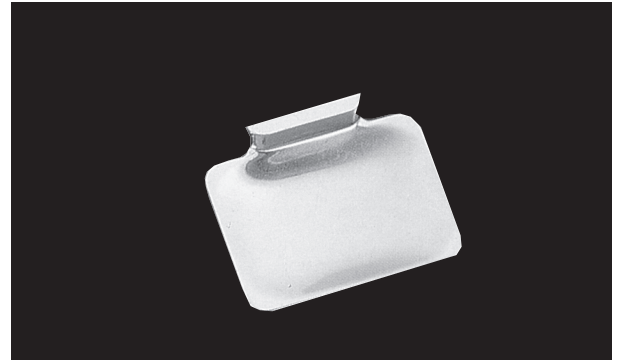

Bath Accessories

Product Features

- Polished Chrome Finish
- Concealed Wall Plates

**PFLLSDCP -
SOAP DISH**

Product Features

- Polished Chrome Finish
- Concealed Wall Plates

**PFLLTTHCP -
TOOTHBRUSH AND TUMBLER HOLDER**

Product Features

- Polished Chrome Finish
- Concealed Wall Plates

**PFLLTPCP -
TOILET PAPER HOLDER**