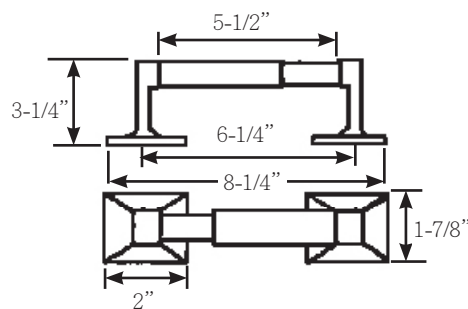

Bath Accessories

Product Features

- Polished Chrome Finish
- Concealed Wall Plates

**PFLLSDCP -
SOAP DISH**

Product Features

- Polished Chrome Finish
- Concealed Wall Plates

**PFLLTTHCP -
TOOTHBRUSH AND TUMBLER HOLDER**

Product Features

- Polished Chrome Finish
- Concealed Wall Plates

**PFLLTPCP -
TOILET PAPER HOLDER**