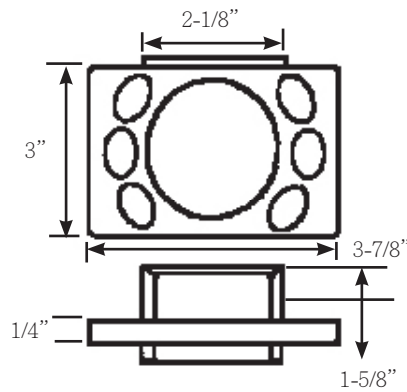

Bath Accessories

Product Features

- Polished Chrome Finish
- Concealed Wall Plates

**PFLLSDCP -
SOAP DISH**

Product Features

- Polished Chrome Finish
- Concealed Wall Plates

**PFLLTTHCP -
TOOTHBRUSH AND TUMBLER HOLDER**

Product Features

- Polished Chrome Finish
- Concealed Wall Plates

**PFLLTPCP -
TOILET PAPER HOLDER**