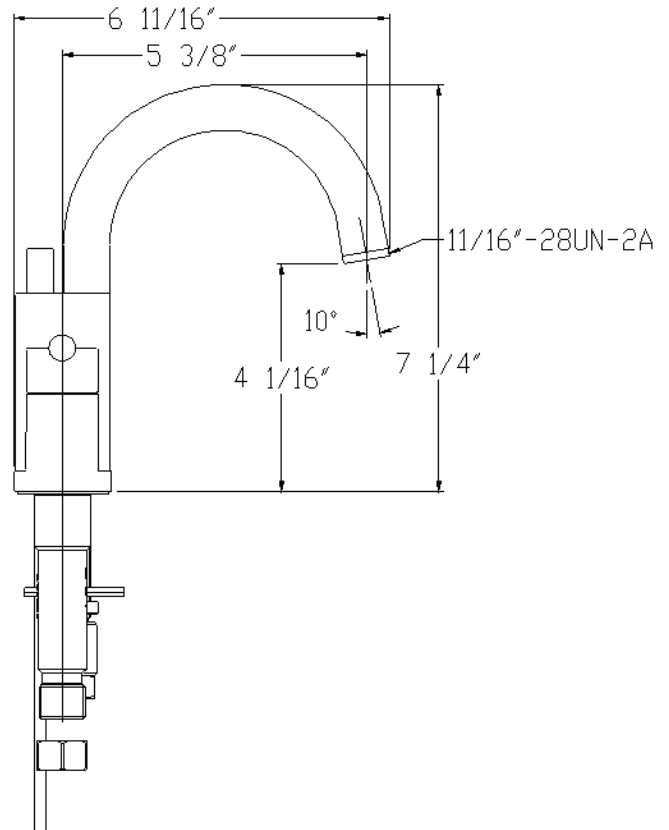

CERAMIC LAVATORY FAUCET SPECIFICATIONS

Model 120331

Description

- Deluxe Chrome Finish
- 1/2" IPS Connections
- Quality Brass Construction
- Wear Resistant Ceramic Disc Technology
- Mini-Widespread Lavatory Faucet
- 4" Centers

EsSEN™

Model 120331

Twin Lever Handle Lavatory Faucet
 Chrome Plated Finish
 Ceramic Cartridge
 With Brass Pop-up
 1/2" IPS Connection

For additional information contact Premier Faucet at 866-745-4010 or visit our website at www.premierfaucet.com