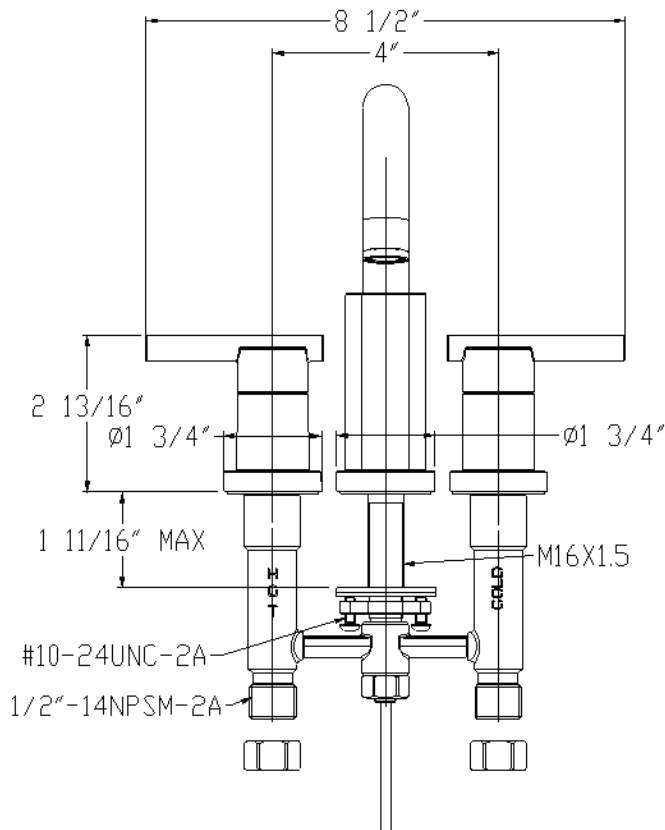

CERAMIC LAVATORY FAUCET SPECIFICATIONS

Model 120331

Description

- Deluxe Chrome Finish
- 1/2" IPS Connections
- Quality Brass Construction
- Wear Resistant Ceramic Disc Technology
- Mini-Widespread Lavatory Faucet
- 4" Centers

EsSEN™

Model 120331

Twin Lever Handle Lavatory Faucet
 Chrome Plated Finish
 Ceramic Cartridge
 With Brass Pop-up
 1/2" IPS Connection

For additional information contact Premier Faucet at 866-745-4010 or visit our website at www.premierfaucet.com