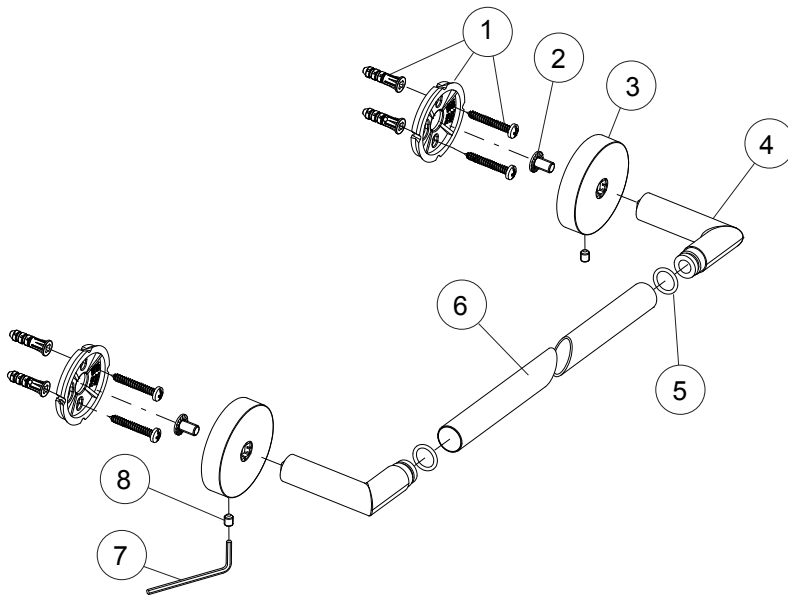

Description

- Contemporary style towel bar
- 24" center to center measurement
- Chrome plated all metal construction
- Concealed screw mounting
- Mounting hardware includes screws and wall anchors
- Matches Premier Essen faucet suite
- Modern design complements many faucet brands

# Essen™

Model 120082

## Model 120082

Genuine Premier Essen Accessory  
24" Towel Bar  
Chrome Plated Finish

No	Part Name	Material	Qty.
1	MOUNTING KIT	PLASTIC / METAL	2
2	ATTACHMENT SCREW	STEEL	2
3	PLATE	METAL	2
4	BRACKET	METAL	2
5	O-RING	RUBBER	2
6	24" TOWEL BAR	METAL	1
7	ALLEN WRENCH	STEEL	1
8	SET SCREW	STEEL	2