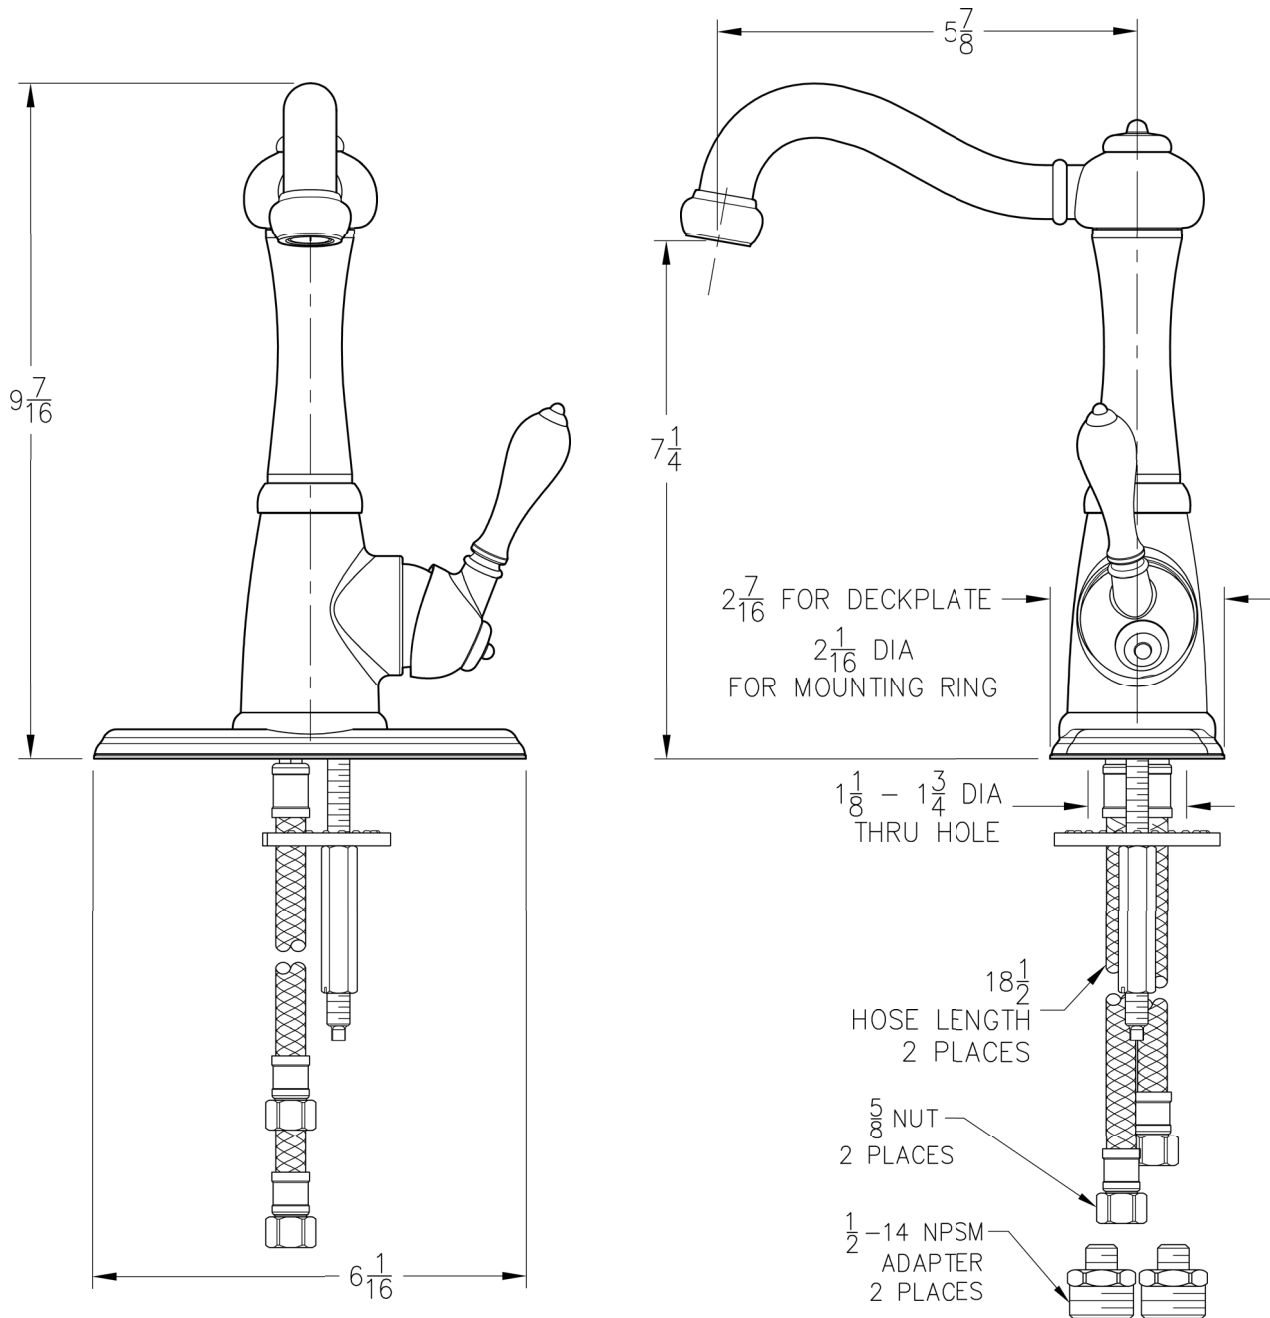

INSTALLATION DIMENSIONS

72 Series

Marielle™

Bar & Kitchen Island Faucet

Critical Dimensions:	
Maximum Deck Thickness	2 1/2 Max Deck Thickness
Valve Centerline to Back Splash	2 3/16 Min.

Dimensions are in Inches