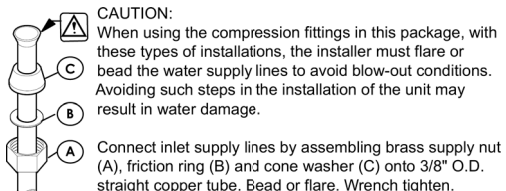

INSTALLATION DIMENSIONS

72 Series

Marielle™

Bar & Kitchen Island Faucet

Critical Dimensions:	
Maximum Deck Thickness	2 1/2 Max Deck Thickness
Valve Centerline to Back Splash	2 3/16 Min.

Dimensions are in Inches