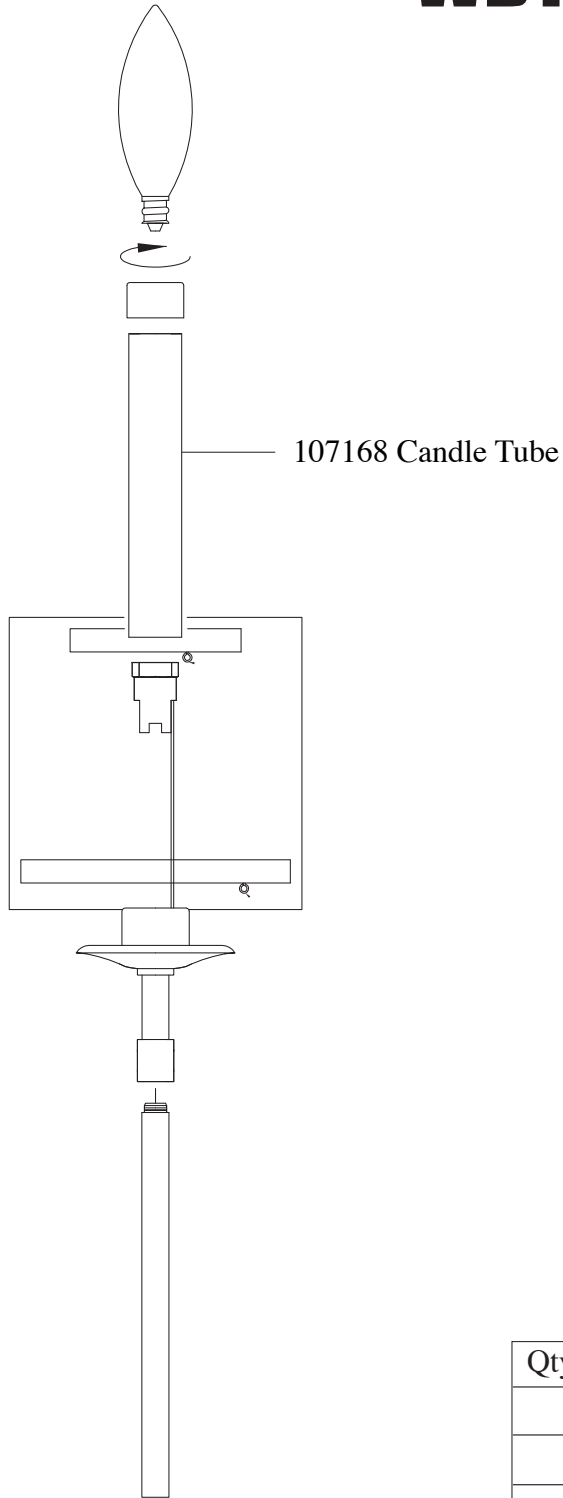

Replacement Parts For

WB1570 12/10

Qty.	Part #	Description
	103248	Mounting Plate
	107168	Candle Tube
	111376	Full Strand Set