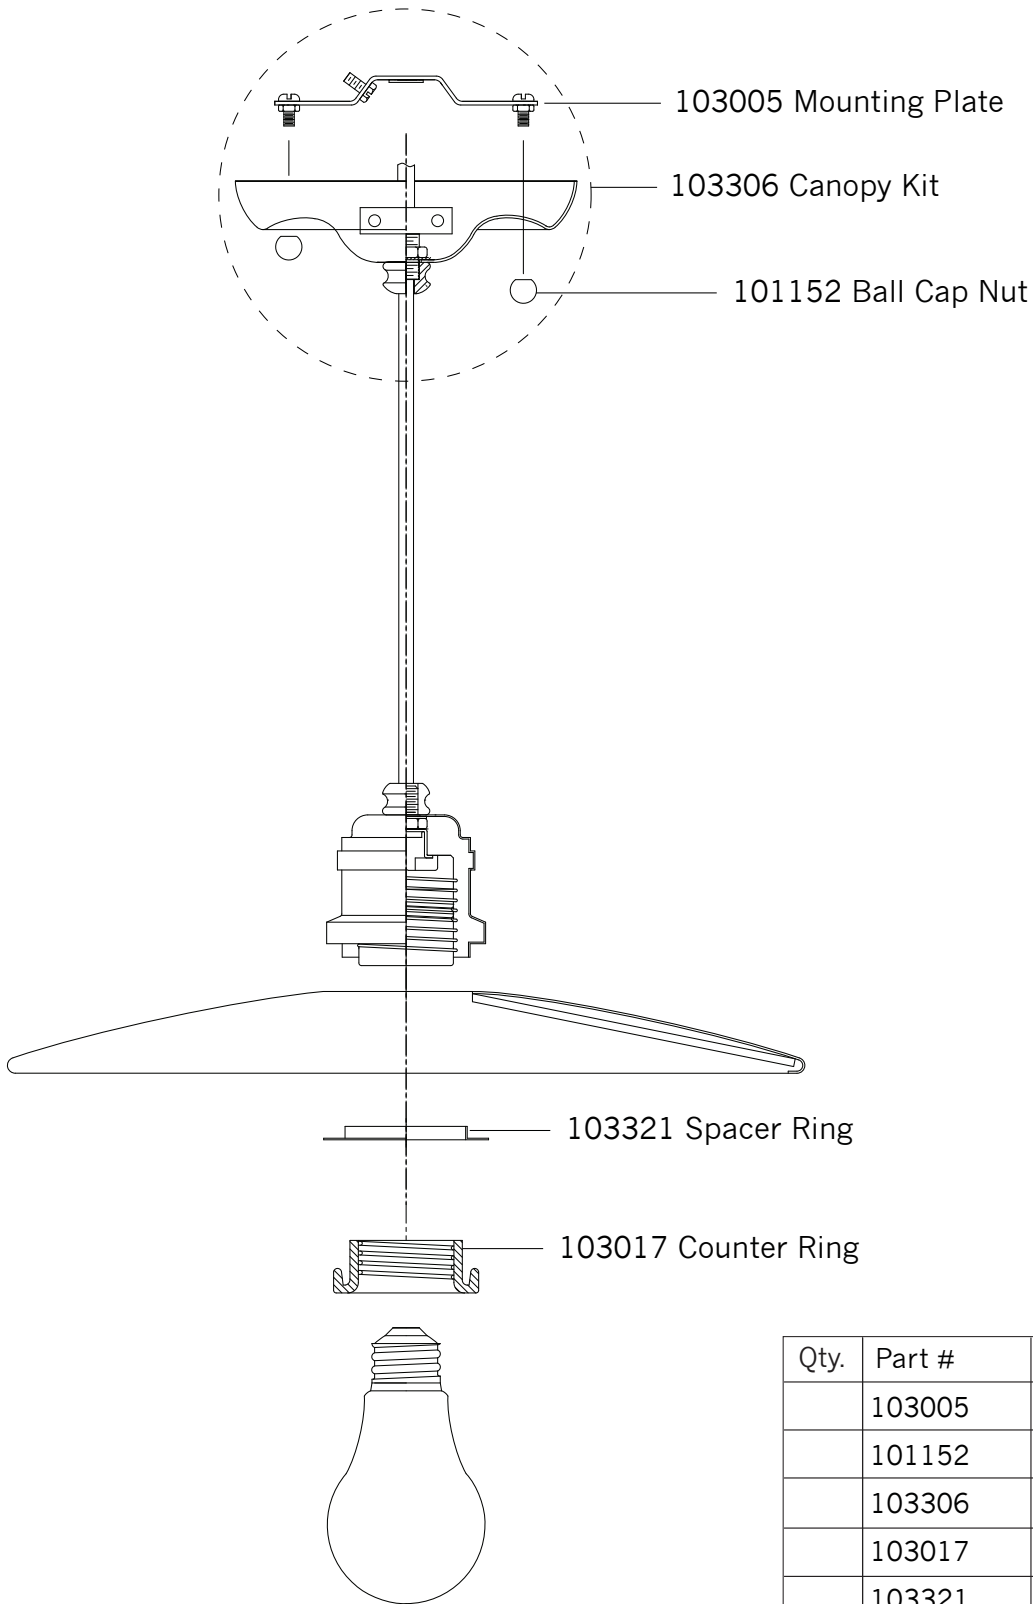

Replacement Parts For

P1236

12/2011

Qty.	Part #	Description
	103005	Mounting Plate
	101152	Ball Cap Nut
	103306	Canopy Kit
	103017	Counter Ring
	103321	Spacer Ring