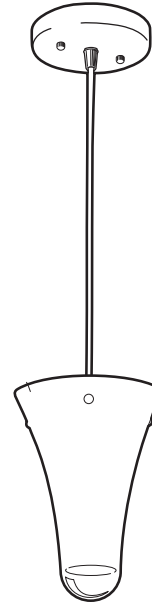

| | |
|----------------|------|
| Catalog Number | |
| Notes | Type |

Indoor Decorative

Tulip Mini-Pendant

Compact Fluorescent

FEATURES & SPECIFICATIONS

INTENDED USE

Provides task and general lighting in residential and light commercial applications. Suspended from ceiling, ideal for over dinette tables, game tables, entertainment bars, kitchen counters, or other work areas.

ATTRIBUTES

Tulip-shape, white glass shade with a clear glass drop point for up and down light effects. Tulip pendant(s) are suspended from a sleek, brushed nickel canopy with silver cord (adjustable up to 74-1/2"). Offered in a single or three fixture cluster.

Includes (1) 13W compact quad tube 2700K fluorescent lamp for energy efficiency, superior color rendering and long life.

Standard with electronic ballast (120 volt, 60Hz) ensures no flickering and quiet operation without interfering with other home electronics.

DIMENSIONS

| Lamp Configuration | Model Number | Number of Lamps | (A) Width inches (cm) | (B) Height inches (cm) | (C) Extension* inches (cm) |
|---|--------------|-----------------|-----------------------|------------------------|----------------------------|
|  | 11996 | (1) 13W | 6" (15.2) | 6" (15.2) | up to 74-1/2" (189.2) |