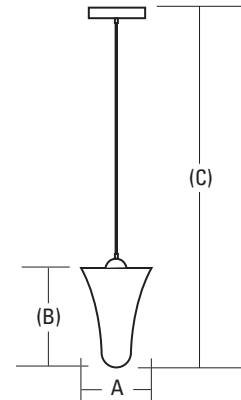

ORDERING INFORMATION

Example: 11996 GW

Choose the boldface catalog nomenclature that best suits your needs and write it on the appropriate line. Order accessories as separate catalog numbers.

11996		GW	
Model Number^{1,2}	Finish	Ballast/Voltage²	Options
11996 (1) 13W compact quad tube 2700K fluorescent lamp Included	GW White glass	(blank) 120 volt residential electronic ballast (standard)	(Consult factory)

Other voltage and ballast types (Consult factory)

Accessories/Replacement parts

DTUGW White glass shade - 6" (15.2) dia. x 8-1/2" (21.6) height

Notes:
1. **INCLUDES** -13W compact fluorescent lamp.
2. Use with non-dimmable switches only.