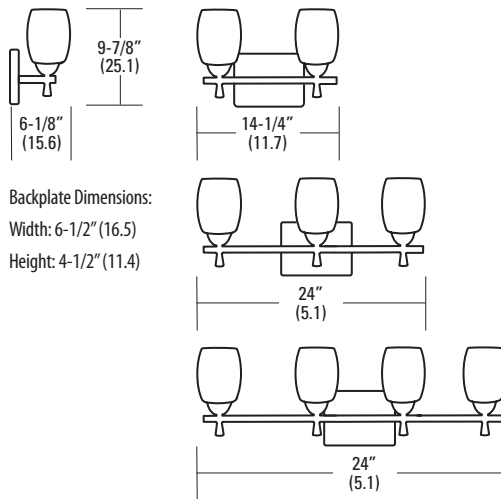

Indoor Decorative

Ferros Vanity

Compact Fluorescent

Dimensions

All dimensions are inches (centimeters)

NOTE: Older fixtures may have shipped with pin-based lamps and SU13 ballasts. To identify the correct replacement lamps, look at the sockets.