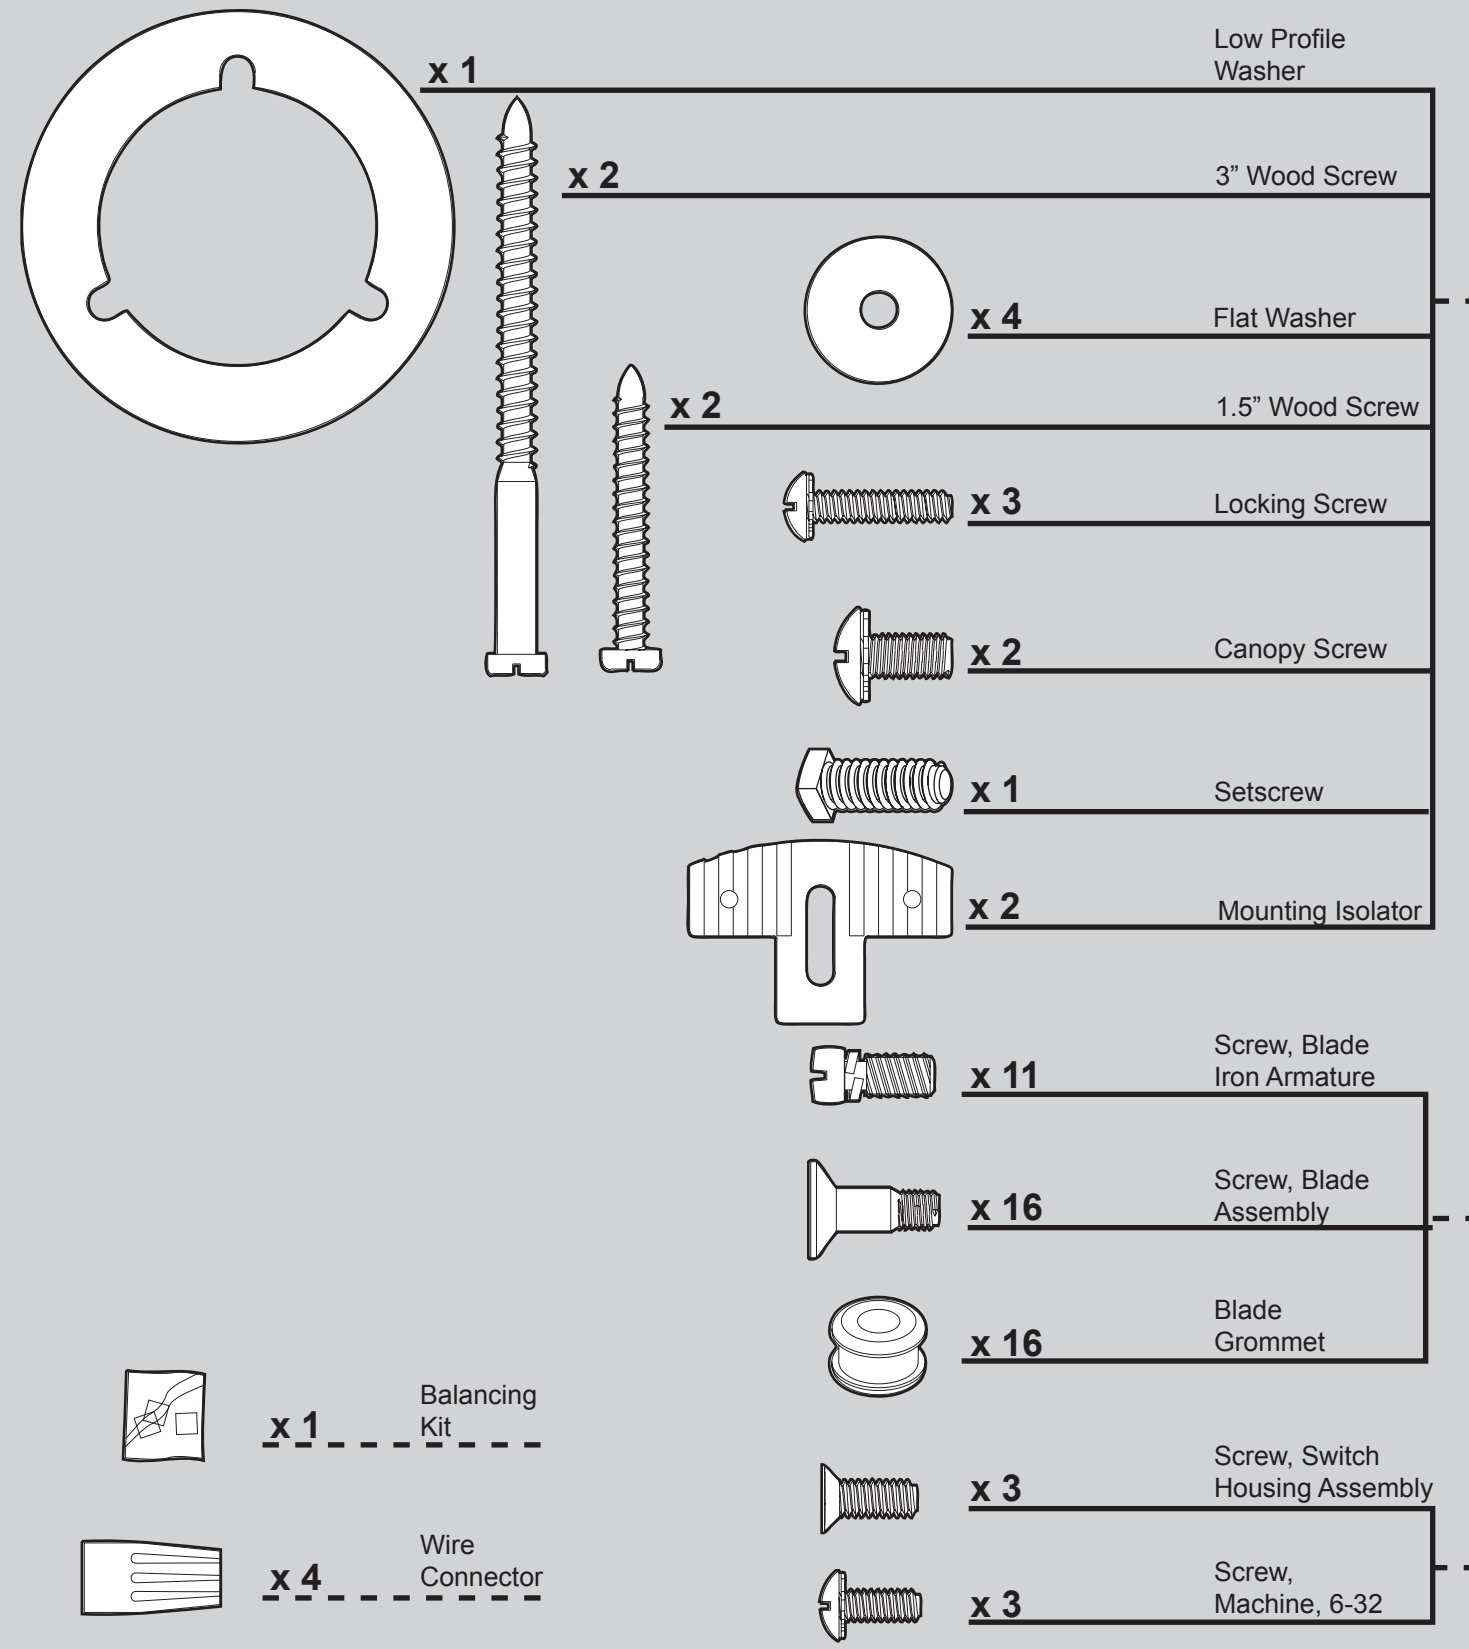

Hardware

(Drawn to Scale)