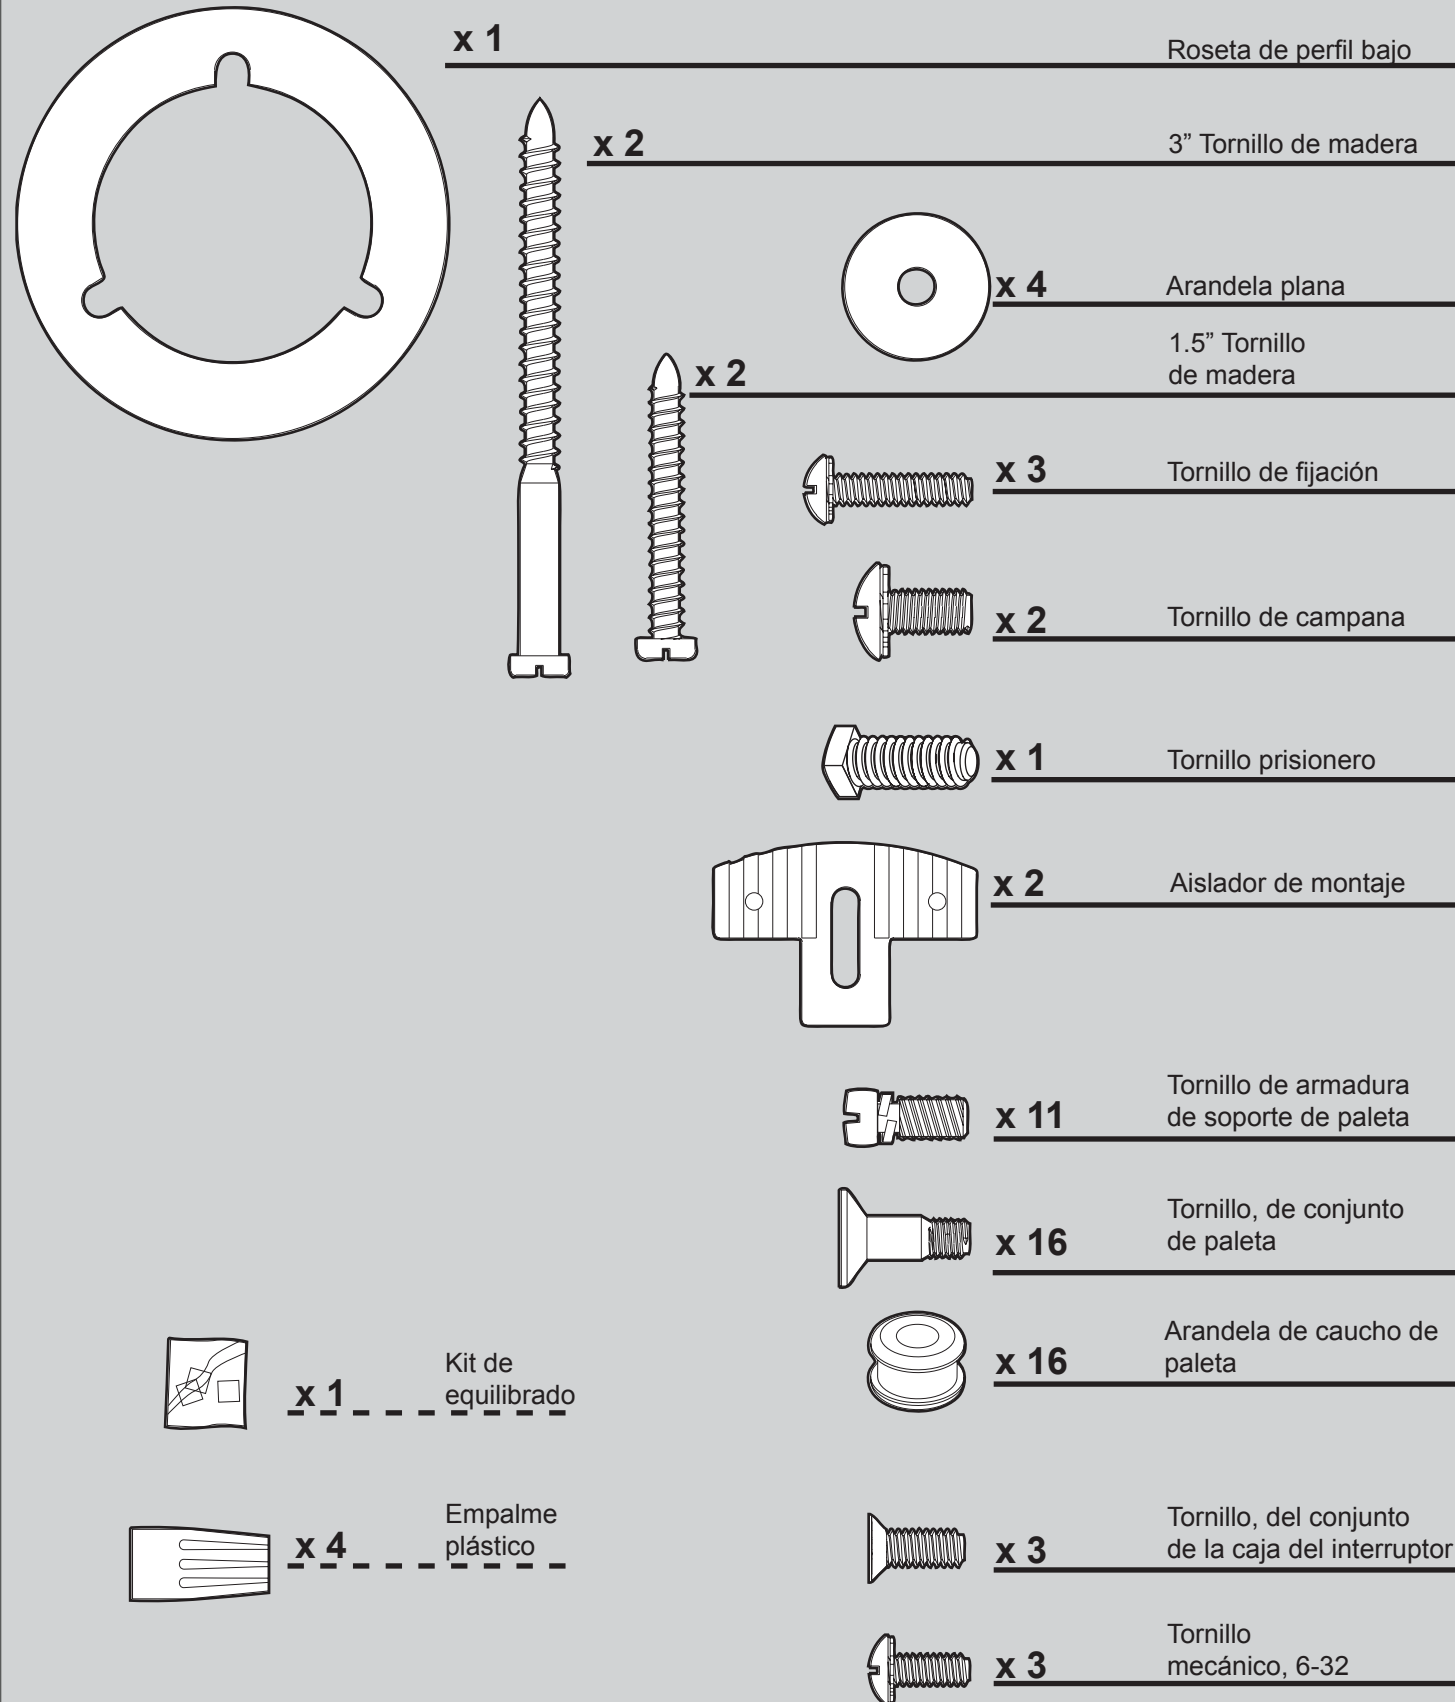

Materiales

(no dibujados a escala)