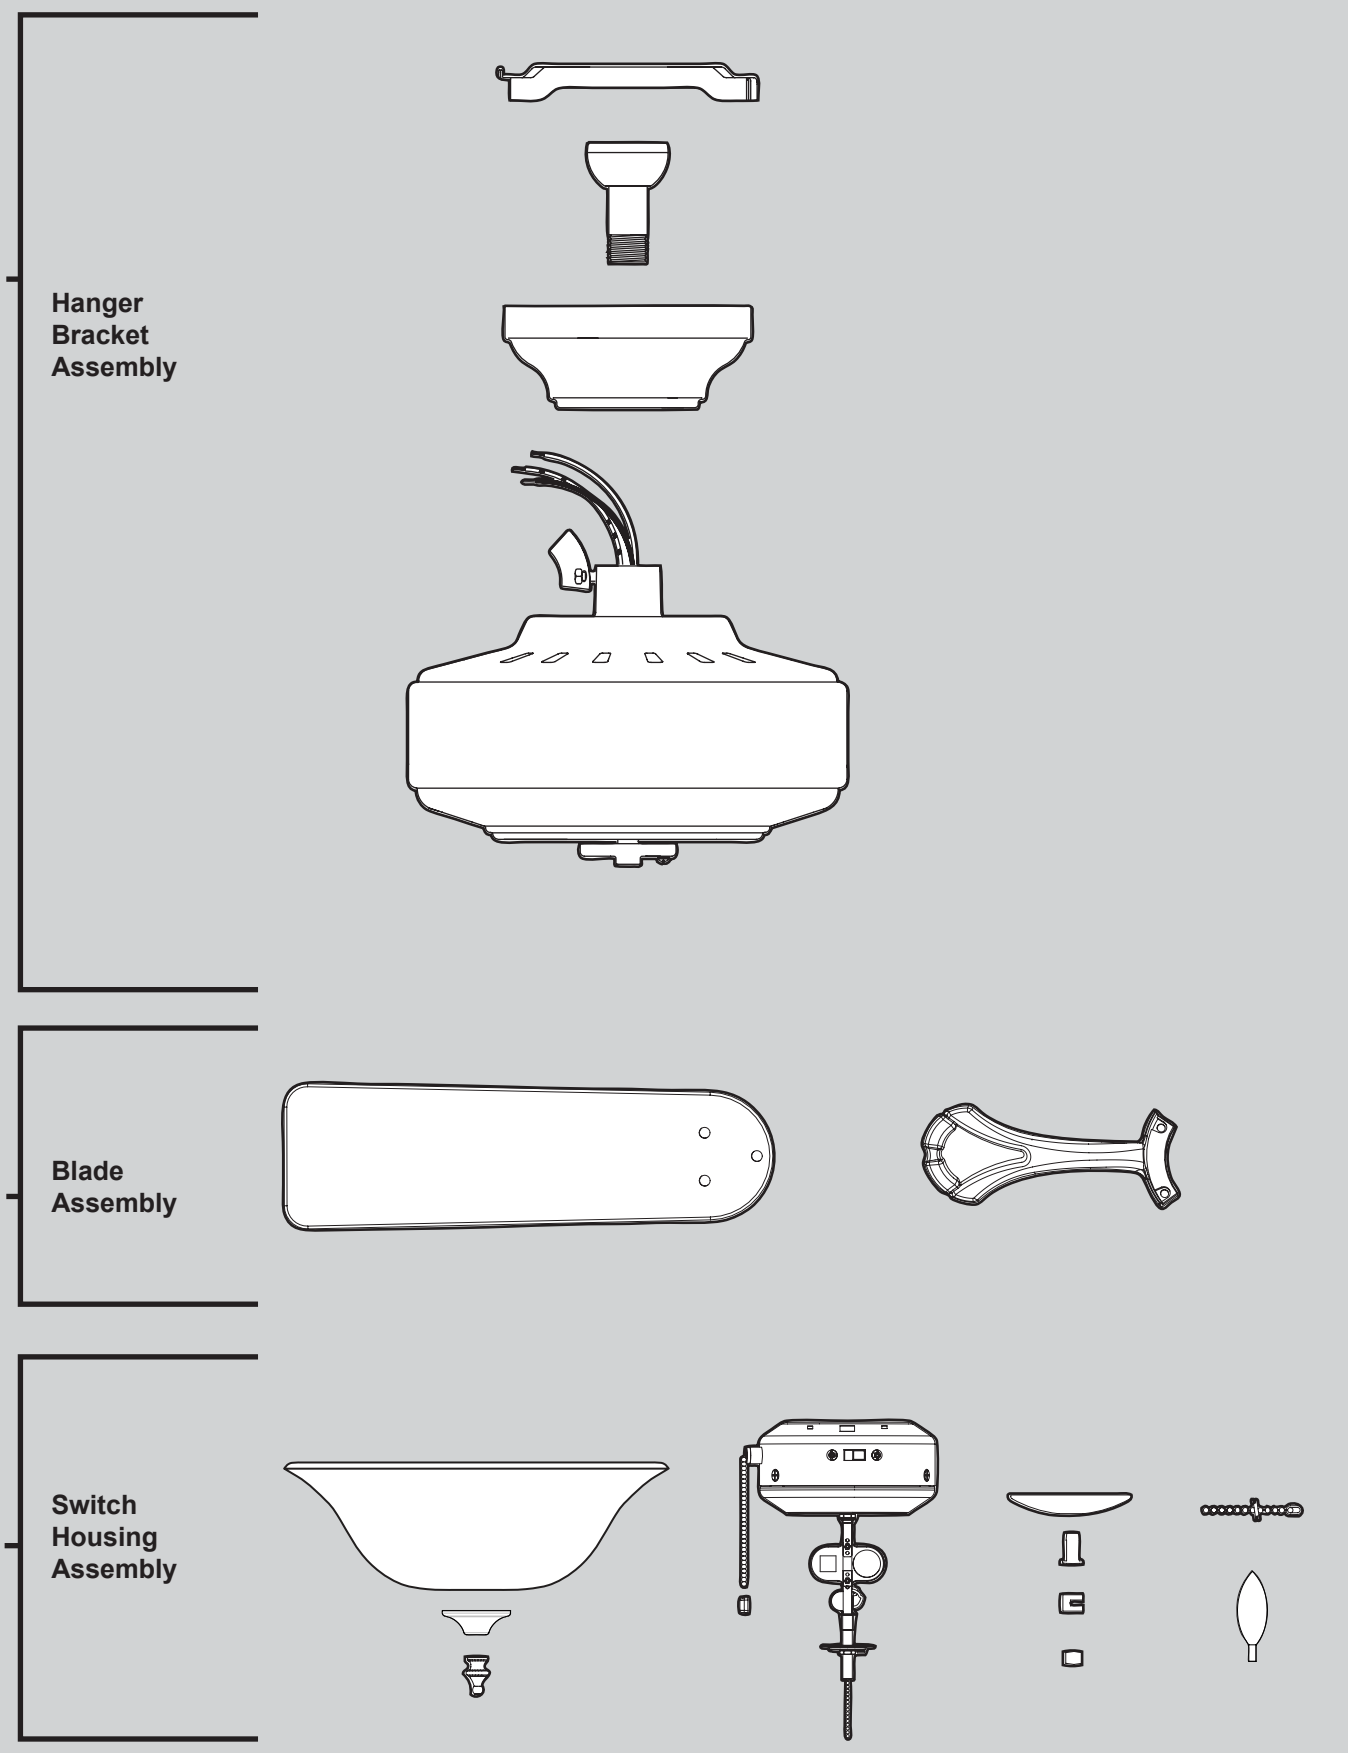

Fan Parts

(Not Drawn to Scale)