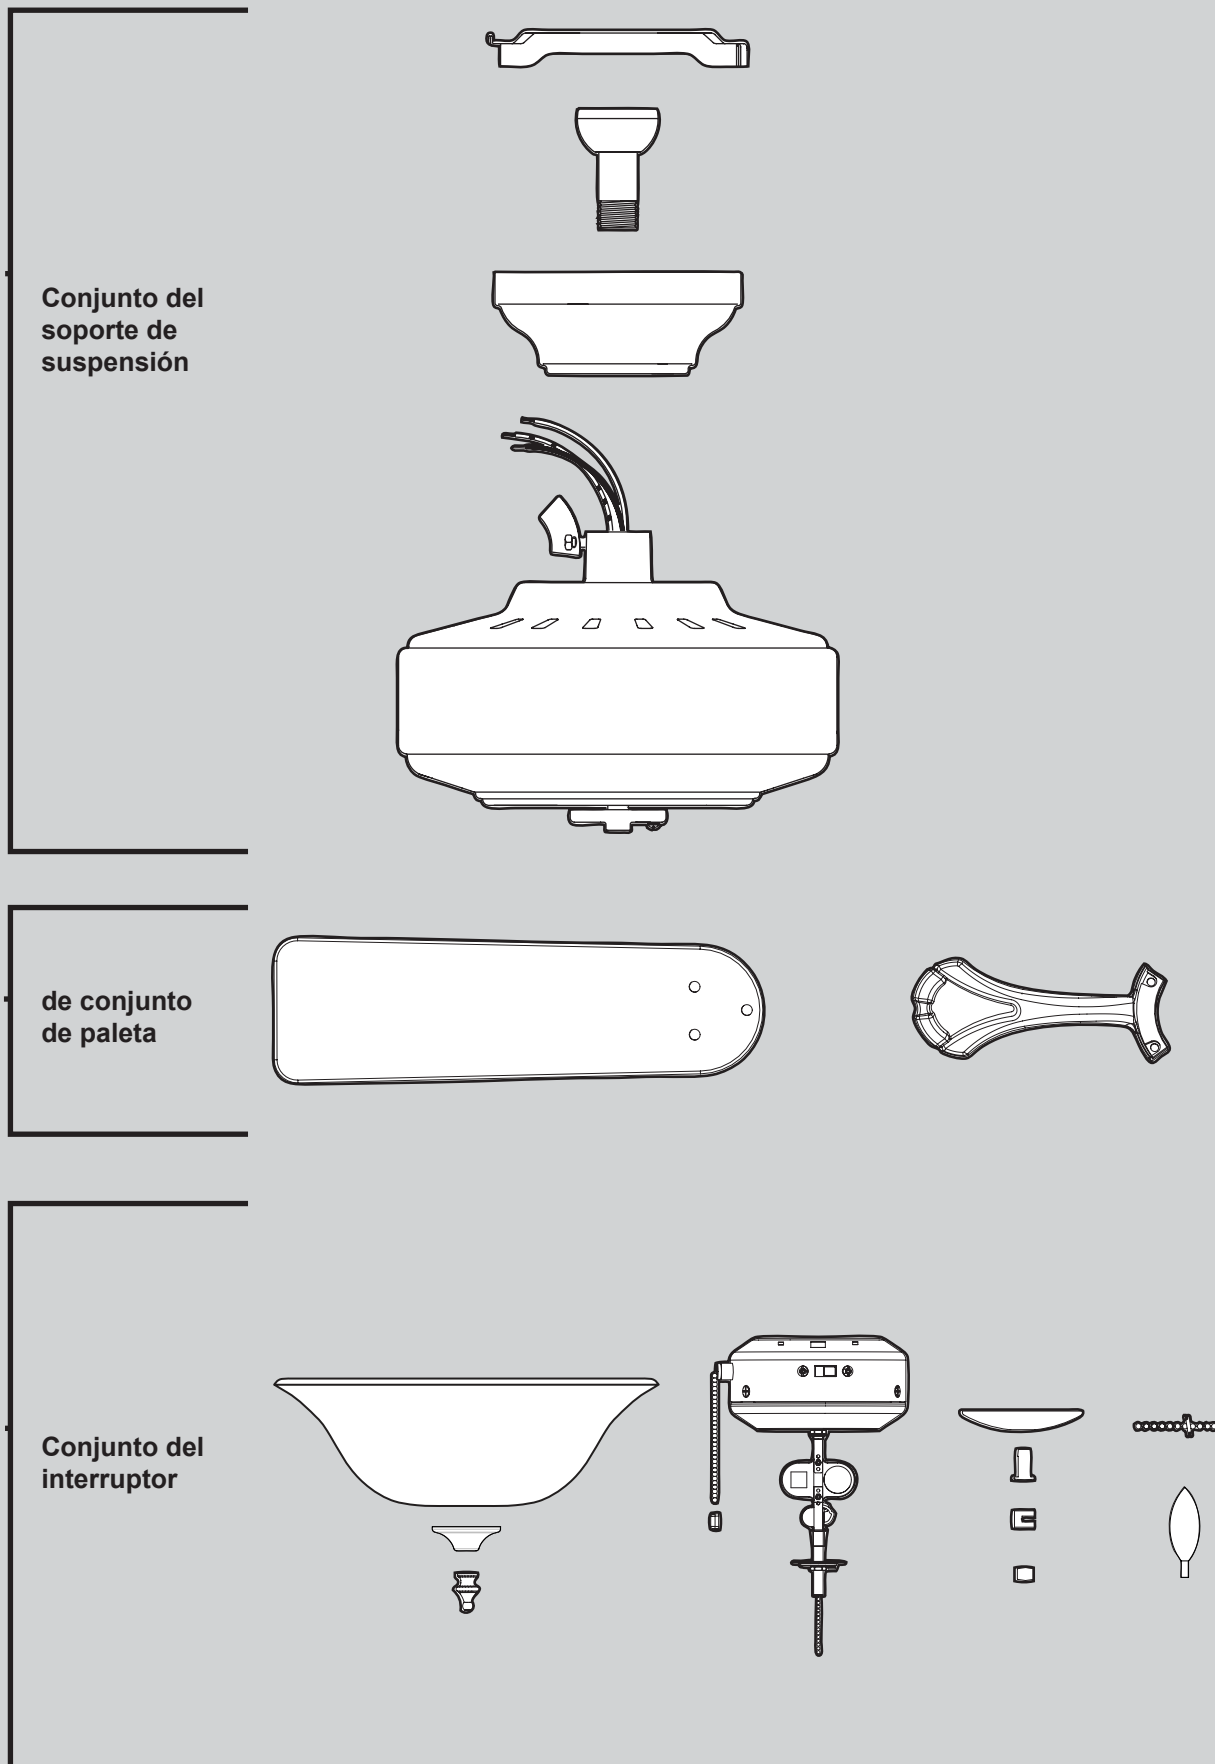

Piezas del ventilador

(no dibujadas a escala)