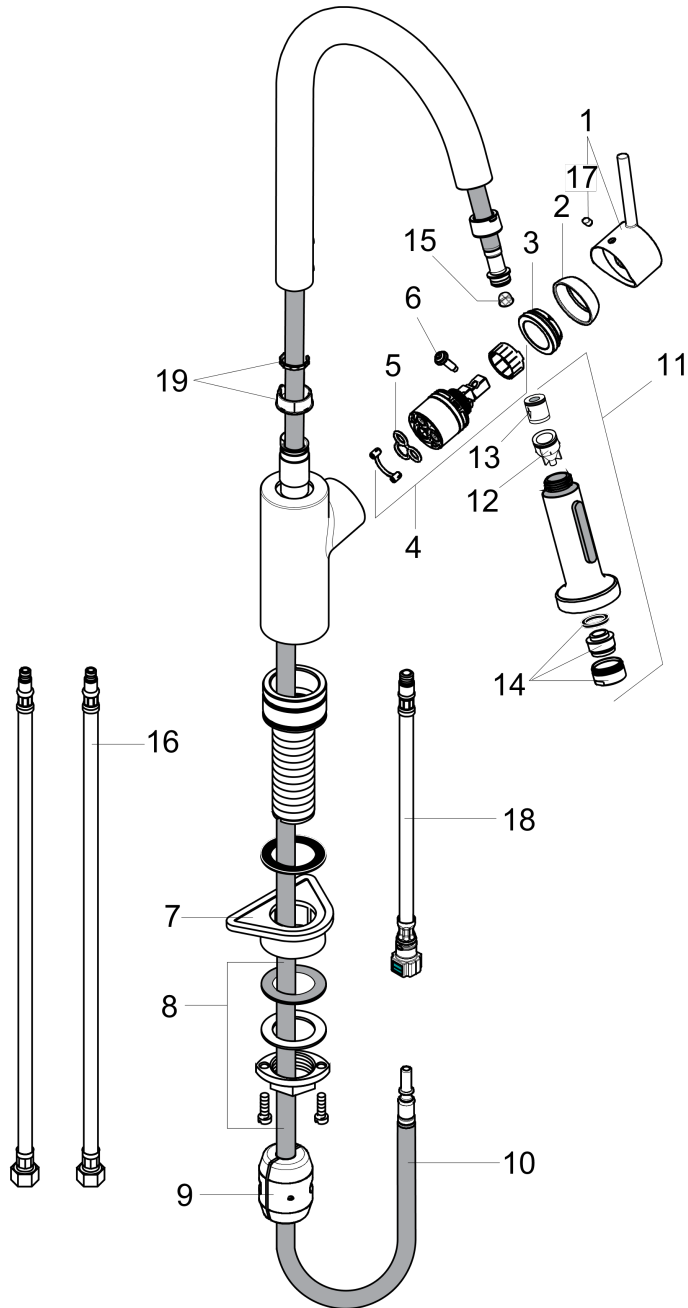

**Talis S**  
**Talis S 2-Spray Prep Kitchen Faucet, Pull-Down**  
Finishes : **Chrome**    Part no. : **04286000**

## Exploded drawing

Year of production: >07/10

**Talis S**
**Talis S 2-Spray Prep Kitchen Faucet, Pull-Down**

 Finishes : **Chrome**    Part no. : **04286000**

**Spare parts list**

Year of production: &gt;07/10

Pos.	Description	Part no.	Price	PU
1	handle	95560000	-	1
2	flange	95498000	-	1
3	nut	97209000	-	1
4	cartridge, assy	92730000	-	1
5	seal	95008000	-	1
6	locking screw for handle	95140000	-	1
7	support	97523000	-	1
8	fixing set (Ø 34)	95049000	-	1
9	weight	98551000	-	1
10	hose 1,50 m	88624000	-	1
11	spray head cpl.	88658000	-	1
12	set of non return valves DW 15	97350000	-	1
13	non return valve	95340000	-	1
14	aerator M24x1 (15 l/min)	13913000	-	1
15	filter	97735000	-	1
16	connection hose 35½" M8x0,75 3/8"	96316001	-	1
17	screw cover	96338000	-	1
18	connection hose 600 mm M10x1	95561000	-	1
19	set of lever collars	98365000	-	1