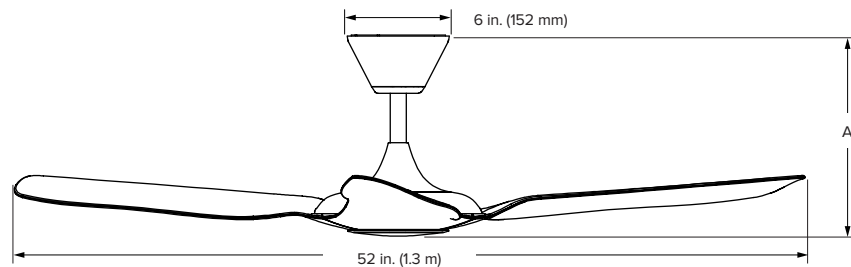

AMERICAS
HAIKUHOME.COM
855-694-2458

CANADA
HAIKUHOME.COM/CA
844-924-4277

AUSTRALIA
HAIKUHOME.COM/AU
1-300-244-277

SINGAPORE
HAIKUHOME.COM/SG
+65 6709 8500

MALAYSIA
+603 5565 0888