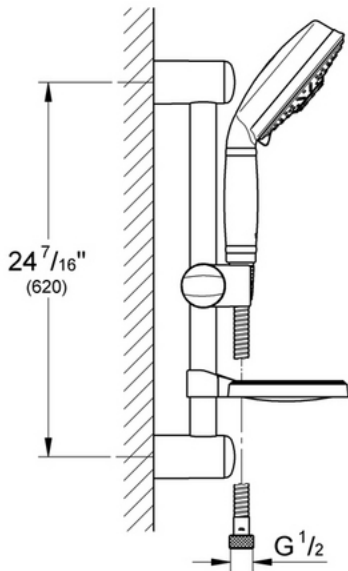

## 27 140 Shower Set

### Description

---

Rainshower Rustic Hand-Held (27 129)  
3 spray patterns: Rain, Jet, Laminar  
GROHE DreamSpray® Technology  
SpeedClean® Anti-Lime System  
24" adjustable height shower bar  
59" shower hose  
Universal tray  
Swivel hand shower holder