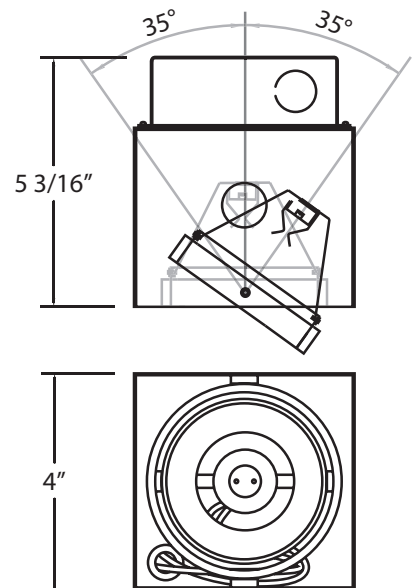

### Available Housing (Sold Separately):

24063-012 - New Construction Plate

24083-010 - Insulated Ceiling Box

Fixture	Model #	Application	Transformer	Vertical Adjustment	Cut Hole	Length	Width	Height	Lamping / Wattage
	TE211	Remodel (Non IC)	NOT INCLUDED	0°-35°	4 3/16" x 4 3/16"	4"	4"	5 3/16"	1 X 50W MR16/C 12V (LAMPS NOT INCLUDED)
	TE211TR	Remodel (Non IC)	INCLUDED	0°-35°	4 3/16" x 4 3/16"	4"	4"	5 3/16"	
Housing	Model #	Application			Cut Hole	Length	Width	Height	
	24063-012	NEW CONSTRUCTION PLATE			4 3/16" x 4 3/16"	9 1/2"	9 1/4"	1 3/8"	
	24083-010	INSULATED CEILING BOX			4 3/16" x 4 3/16"	11"	9"	9 1/2"	