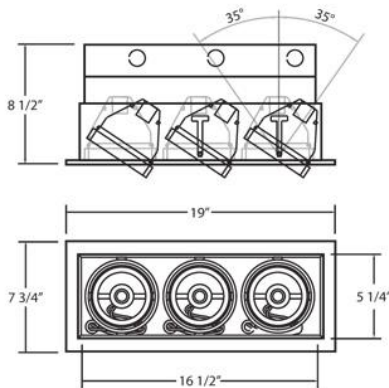

Project Information

Job Name: _____ Date: _____ Type: _____
Comments: _____