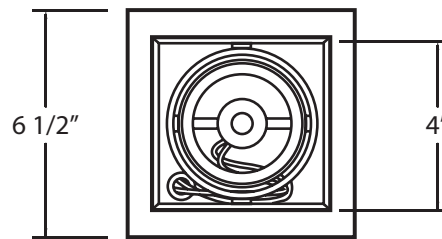

MULTIPLE RECESSED- PAR20/120V

TE161

Available Options:

-01 Black/Black

-02 White/Black

-22 White/White

-0N Platinum/Black

Available Housing (Sold Separately):

24051-019 - New Construction Plate

24071-017 - Insulated Ceiling Box

Fixture	Model #	Application	Vertical Adjustment	Cut Hole	Length	Width	Height	Lamping / Wattage
	TE161	Remodel (Non IC)	0°-35°	5 1/8" x 5 1/8"	6 1/2"	6 1/2"	6 1/2"	1 X 50W PAR20 120V (LAMPS NOT INCLUDED)

Housing	Model #	Application	Cut Hole	Length	Width	Height
	24051-019	NEW CONSTRUCTION PLATE	5 1/8" x 5 1/8"	9 1/2"	9 1/4"	1 3/8"
	24071-017	INSULATED CEILING BOX	5 1/8" x 5 1/8"	11 1/4"	12 3/4"	11 1/2"