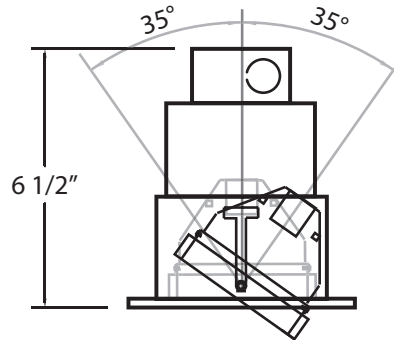

24051-019 - New Construction Plate

24071-017 - Insulated Ceiling Box

Fixture	Model #	Application	Vertical Adjustment	Cut Hole	Length	Width	Height	Lamping / Wattage
	TE161	Remodel (Non IC)	0°-35°	5 1/8" x 5 1/8"	6 1/2"	6 1/2"	6 1/2"	1 X 50W PAR20 120V (LAMPS NOT INCLUDED)

Housing	Model #	Application	Cut Hole	Length	Width	Height
	24051-019	NEW CONSTRUCTION PLATE	5 1/8" x 5 1/8"	9 1/2"	9 1/4"	1 3/8"
	24071-017	INSULATED CEILING BOX	5 1/8" x 5 1/8"	11 1/4"	12 3/4"	11 1/2"