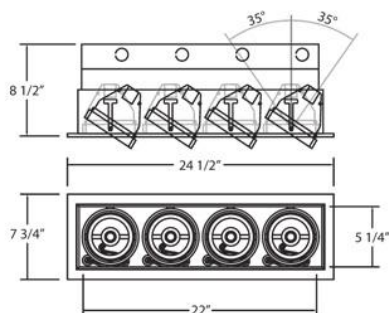

4LT, MULTIPLE RECESSED, PAR30

Product Specifications

Collection:	Illuminations
Item No.:	TE134A-22
Height:	8.5"
Width:	7.75"
Length:	24.5"
Est. Shipping Weight:	11.33 lbs
No. of Bulbs:	4
Bulb Wattage:	75 watts
Bulb Type:	PAR30 🔊
Bulb Base:	E26
Bulb Voltage:	120 volts

Recessed multi-light fixture series. Designed for remodel applications but also suitable for new construction applications. Adjustable 35° on both axis for aiming in any direction. Cast metal outer trim ring with beveled profile.