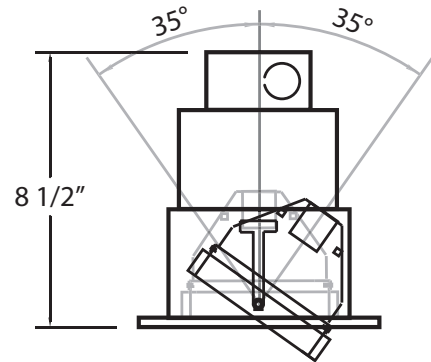

Fixture	Model #	Application	Vertical Adjustment	Cut Hole	Length	Width	Height	Lamping / Wattage
	TE131	Remodel (Non IC)	0°-35°	6 3/4" x 6 3/4"	7 3/4"	7 3/4"	8 1/2"	1 X 75W PAR30 120V (LAMPS NOT INCLUDED)

Housing	Model #	Application	Cut Hole	Length	Width	Height
	24057-011	NEW CONSTRUCTION PLATE	6 3/4" x 6 3/4"	11 1/4"	11 1/4"	1 3/8"
	24077-019	INSULATED CEILING BOX	6 3/4" x 6 3/4"	12 3/4"	12 3/4"	11 1/2"