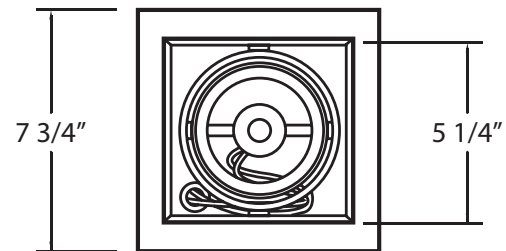

MULTIPLE RECESSED- PAR30/120V

TE131

Available Options:

-01 Black/Black

-02 White/Black

-22 White/White

-0N Platinum/Black

Available Housing (Sold Separately):

Fixture	Model #	Application	Vertical Adjustment	Cut Hole	Length	Width	Height	Lamping / Wattage
	TE131	Remodel (Non IC)	0°-35°	6 3/4" x 6 3/4"	7 3/4"	7 3/4"	8 1/2"	1 X 75W PAR30 120V (LAMPS NOT INCLUDED)

Housing	Model #	Application	Cut Hole	Length	Width	Height
	24057-011	NEW CONSTRUCTION PLATE	6 3/4" x 6 3/4"	11 1/4"	11 1/4"	1 3/8"
	24077-019	INSULATED CEILING BOX	6 3/4" x 6 3/4"	12 3/4"	12 3/4"	11 1/2"