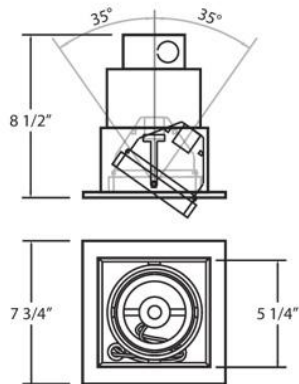

Project Information

Job Name: _____ Date: _____ Type: _____
Comments: _____