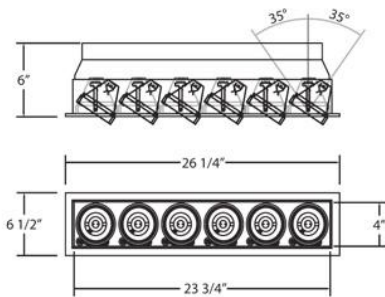

~ , 6LT, MULTIPLE RECESSED, MR16

Product Specifications

Collection:	Fundamentals
Item No.:	TE116A-22
Height:	6"
Width:	6.5"
Length:	26.25"
Est. Shipping Weight:	10.33 lbs
No. of Bulbs:	6
Bulb Wattage:	50 watts
Bulb Type:	MR16/C
Bulb Base:	GU5.3
Bulb Voltage:	12 volts

Recessed multi-light fixture series. Designed for remodel applications but also suitable for new construction applications. Adjustable 35° on both axis for aiming in any direction. Cast metal outer trim ring with beveled profile. Transformer required, sold separately.