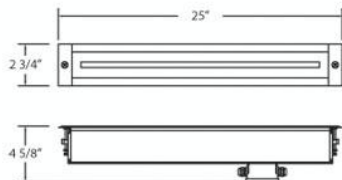

✉ 33 West Beaver Creek Road Richmond Hill
 Ontario Canada L4B 1L8
 ☎ 800.660.5391
 📠 800.660.5390
 📧 info@eurofase.com
 🌐 www.eurofase.com

IN-GROUND , 1-LIGHT IN-GROUND LINEAR T5

Product Specifications

Collection: Illuminations
 Model No.: 19550
 Height: 4.63"
 Width: 2.75"
 Length: 25"
 Est. Shipping Weight: 9.9 lbs
 No. of Bulbs: 1
 Bulb Wattage: 14 watts
 Bulb Type: T5
 Bulb Base: G5
 Bulb Voltage: 120 volts

Options Available

ITEM CODE	FINISH	SHADE
19550-015	grey	n/a

Colour / Shades Available

FINISH	SHADE
grey	n/a

Linear T5 up-light. 120V input, integral ballast. Tempered safety glass lens. Symmetrical diffuser of anodized aluminum. Cast aluminum outer trim with powder coat finish. Cast aluminum metal body with powder coat finish. PVC mounting housing included.