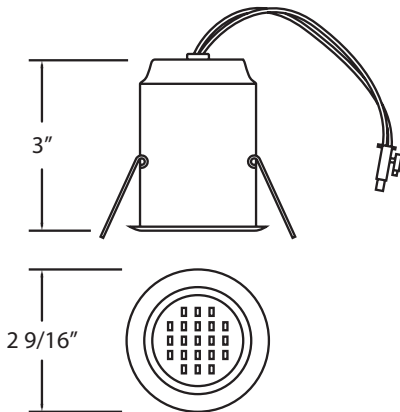

LED 3 Mini-Pot Fixed Downlight Kit

19541

-013 White -020 Satin Nickel

Kit Includes:

- 3 x LED Downlights with 36" wire lead and snap-in connector.
- 1 x Driver complete with wiring harness for 3 LED MiniPots.
- 1 x 6' cord & plug complete with in-line switch.

LED 3 Mini-Pot Adjustable Downlight Kit

19542

-010 White -027 Satin Nickel

Kit Includes:

- 3 x Downlights with 36" wire lead and snap-in connector.
- 1 x Driver complete with wiring harness for 3 LED MiniPots.
- 1 x 6' cord & plug complete with in-line switch.

Model #	Finishes	Cut Hole	Diameter	Height	Lumens	Kelvins	Lamping / Wattage
19541	-013 White	2 1/4"	2 9/16"	3"	260 (lm)	3500K	3 X 1.2W LED INCLUDED
	-020 Satin Nickel						
19542	-010 White	2 1/4"	2 9/16"	3"	260 (lm)	3500K	3 X 1.2W LED INCLUDED
	-027 Satin Nickel						