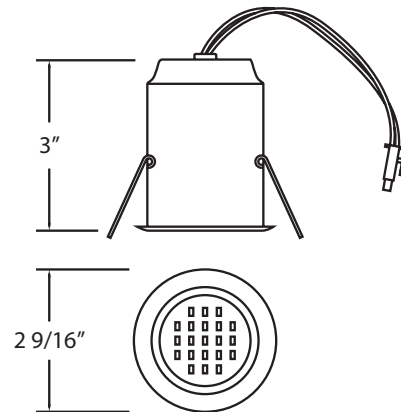

LED 3 Mini-Pot Fixed Downlight Kit

19541

-013 White -020 Satin Nickel

Kit Includes:

- 3 x LED Downlights with 36" wire lead and snap-in connector.
- 1 x Driver complete with wiring harness for 3 LED MiniPots.
- 1 x 6' cord & plug complete with in-line switch.

LED 3 Mini-Pot Adjustable Downlight Kit

19542

-010 White -027 Satin Nickel

Kit Includes:

- 3 x Downlights with 36" wire lead and snap-in connector.
- 1 x Driver complete with wiring harness for 3 LED MiniPots.
- 1 x 6' cord & plug complete with in-line switch.

Model #	Finishes	Cut Hole	Diameter	Height	Lumens	Kelvins	Lamping / Wattage
19541	-013 White	2 1/4"	2 9/16"	3"	260 (lm)	3500K	3 X 1.2W LED INCLUDED
	-020 Satin Nickel						
19542	-010 White	2 1/4"	2 9/16"	3"	260 (lm)	3500K	3 X 1.2W LED INCLUDED
	-027 Satin Nickel						