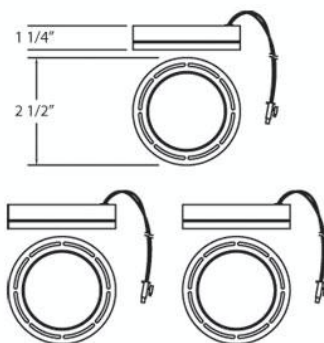

Product Specifications

Collection: Illuminations
 Model No.: 19576
 Height: 1.25"
 Diameter: 2.5"
 Est. Shipping Weight: 1.265 lbs
 No. of Bulbs: 3 Inc.
 Bulb Wattage: 1 watts
 Bulb Type: LED ³LED
 Bulb Base: LED
 Bulb Voltage: 12 volts

Options Available

ITEM CODE	FINISH	SHADE
19576-015	white	n/a

Colour / Shades Available

FINISH	SHADE
white	n/a

Plastic puck style, clear glass lens. Miniature cabinet light can be recessed or surface mounted. Aluminum silver refractor.
 Kit Includes: 3x LED MiniPucks with 44" wire lead and snap-in connector. 1x Driver complete with wiring harness for 3 LED MiniPucks plus a 6' foot cord & plug complete with in-line switch.