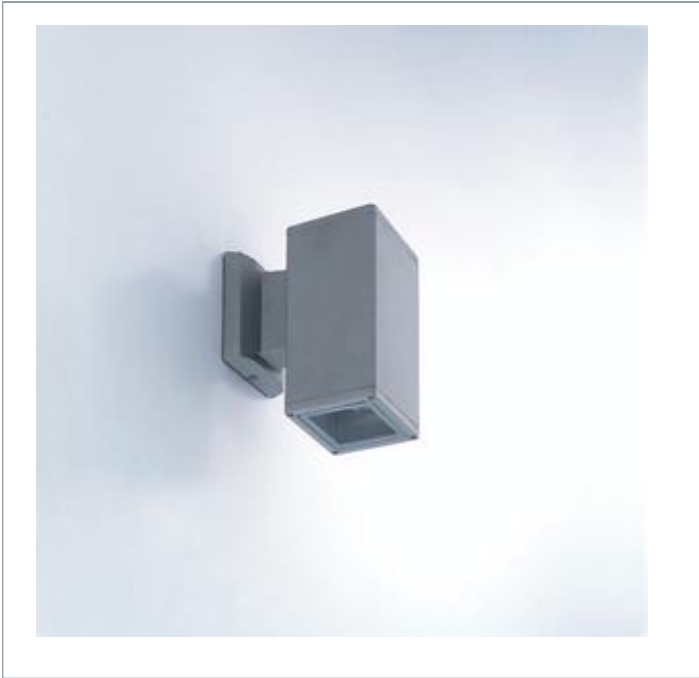

## DOWNLIGHT , 1-LIGHT PAR30 SQUARE EXTERIOR WALL SCONCE

### Product Specifications

Collection: Illuminations  
Model No.: 19208  
Height: 7.25"  
Width: 4.62"  
Length: 7.88"  
Est. Shipping Weight: 4.95 lbs  
No. of Bulbs: 1  
Bulb Wattage: 75 watts  
Bulb Type: PAR30 🔊  
Bulb Base: E26  
Bulb Voltage: 120 volts

### Colour / Shades Available

FINISH	SHADE
grey	n/a

Square wall light for down-lighting. Exterior grade. Cast aluminum construction with powder coat paint. Clear glass lens, unit is completely enclosed.