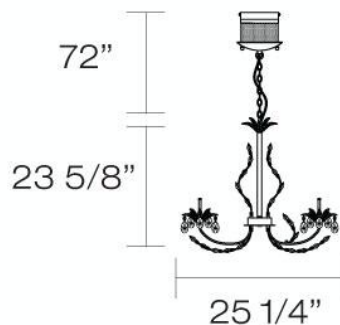

Project Information

Job Name: _____ Date: _____ Type: _____
Comments: _____