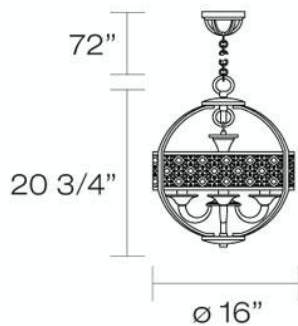

✉ 33 West Beaver Creek Road Richmond Hill
Ontario Canada L4B 1L8

☎ 800.660.5391

📄 800.660.5390

📧 info@eurofase.com

🌐 www.eurofase.com

ARSENAL , 3-LIGHT CHANDELIER

Product Specifications

Model No.: 19367
 Height: 20.75"
 Chain / Cord Length: 72"
 Diameter: 16"
 Est. Shipping Weight: 19.162 lbs
 No. of Bulbs: 3
 Bulb Wattage: 60 watts
 Bulb Type: B10 
 Bulb Base: E12
 Bulb Voltage: 120 volts

Options Available

ITEM CODE	FINISH	SHADE
19367-019	ancient bronze w/antique gold	n/a

Colour / Shades Available

FINISH	SHADE
ancient bronze w/antique gold	n/a

A lithe cirlet set swirls elegantly around the central fixture. A complexly engraved band of brushed bronze is set in a matte obsidian frame that illuminates the cream faux candles encased within. The majestic sweep of the iron arms slip seductively out of the bottom, and the resulting light radiates in a varied yet graceful pattern through the intricacy of the band.