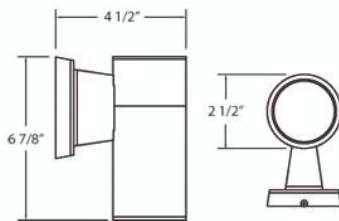

Project Information

Job Name: _____ Date: _____ Type: _____
Comments: _____