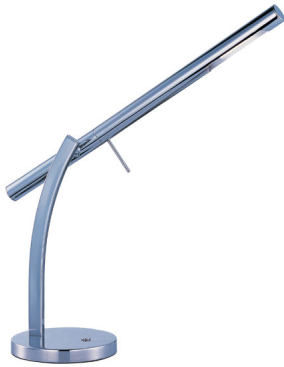

Product Specifications for E41042-PC

Job Name:	Job Type:
Quantity:	Comments:

E41042-PC
Eco-Task LED Table Lamp

Finish
Polished Chrome

Glass/Shade

Product Category
Table Lamp

Lamping

Number of Bulb(s)	N/A
Light Type	LED
Bulb Type	LED
Max Bulb Wattage	6W
Max Fixture Wattage	
Rated Life	±40,000 Hours
Rated Lumens	±320
Color Temp	N/A
Bulb(s) Included	No
Light Up/Down	N/A
Beam Spread	N/A
CRI	N/A
Photo Cell Included	N/A
Ballast/Driver/Transformer	No
Dimmable	Built-In

Measurements

Width	22.50"
Height	14.50"
Length	N/A
Extension	N/A
Back Plate Width	N/A
Back Plate Height	N/A
HCO	N/A
Min Overall Height	N/A
Max Overall Height	N/A
Hanging Weight	5.50 lb(s)
Height Adjustable	N/A
Slope	N/A
Chain Length	N/A
Wire Length	N/A
Canopy Width	N/A
Canopy Height	N/A
Canopy Length	N/A