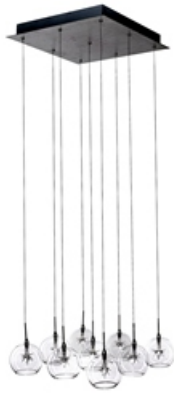

Product Specifications for E20106-24

Job Name:	Job Type:
Quantity:	Comments:

E20106-24
Starburst 9-Light Pendant

Finish
Satin Nickel / Polished Chrome

Glass/Shade
Clear

Product Category
Multi-Light Pendant

Lamping

Number of Bulb(s)	9
Light Type	Xenon
Bulb Type	12V G4
Max Bulb Wattage	20
Max Fixture Wattage	180
Rated Life	±2,000 Hours
Rated Lumens	±2,880
Color Temp	±2,900 K
Bulb(s) Included	Yes
Light Up/Down	N/A
Beam Spread	N/A
CRI	N/A
Photo Cell Included	N/A
Ballast/Driver/Transformer	Yes
Dimmable	Low-Voltage

Measurements

Width	16.00"
Height	6.00"
Length	N/A
Extension	N/A
Back Plate Width	N/A
Back Plate Height	N/A
HCO	N/A
Min Overall Height	N/A
Max Overall Height	125.00"
Hanging Weight	11.06 lb(s)
Height Adjustable	Yes
Slope	120°
Chain Length	N/A
Wire Length	118.00"
Canopy Width	N/A
Canopy Height	N/A
Canopy Length	N/A