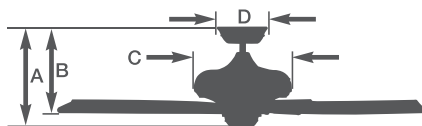

A: 14.8"/18.5" B: 8.3"/11.5" C: 11.5" D: 5.2"

moving air in style.