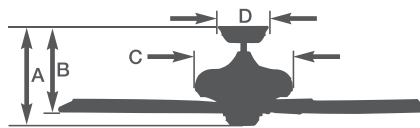

A: 15.0"   B: 17.0"   C: 6.5"   D: 6.5"

moving air in style.