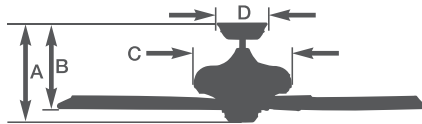

A: 14.8"/18.5" B: 8.3"/11.5" C: 11.5" D: 5.2"

moving air in style.