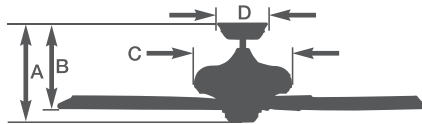

A: 14.5"/17.3" B: 8.3"/11.0" C: 11.5" D: 5.2"

moving air in style.