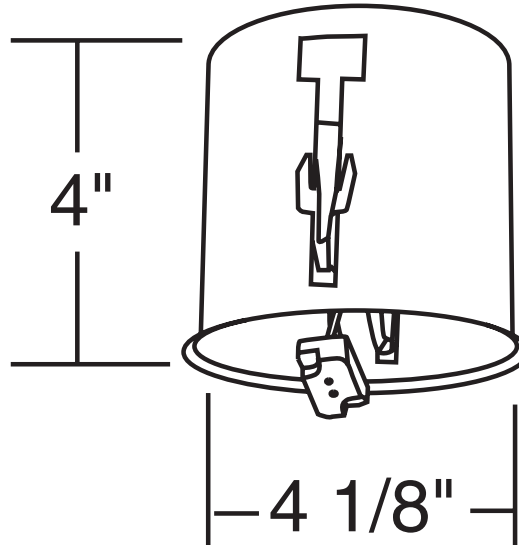

4" MINI HALOGEN REMODEL HOUSING

PROJECT INFORMATION:

Project Name: _____

Fixture Type: _____

Date: _____

E400

4" MINIATURE HALOGEN DOWNLIGHTS MR16

PRODUCT SPECIFICATIONS

- DESCRIPTION:
- 4" miniature halogen downlights MR16
 - Thermally protected 4" Housing with MR16 socket
 - Can be used with all 4" Low Voltage trims
 - For use with remote transformer
 - Height: 4", Diameter: 4 1/2"