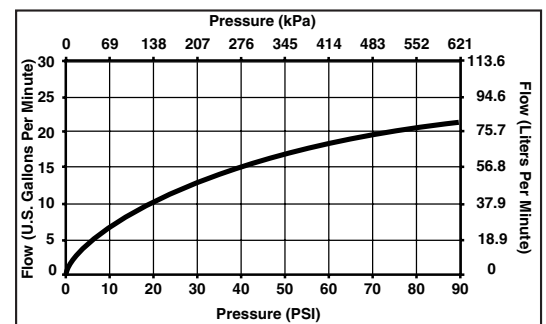

55 E. 111th Street, Indianapolis, IN 46280
395 Matheson Blvd. E., Mississauga, ON L4Z 2H2
© 2009 Masco Corporation of Indiana

Delta reserves the right (1) to make changes in specifications and materials, and (2) to change or discontinue models, both without notice or obligation. Dimensions are for reference only. See current full-line price book or www.specselect.com for finish options and product availability.

DSP-B-T4705 Rev. A