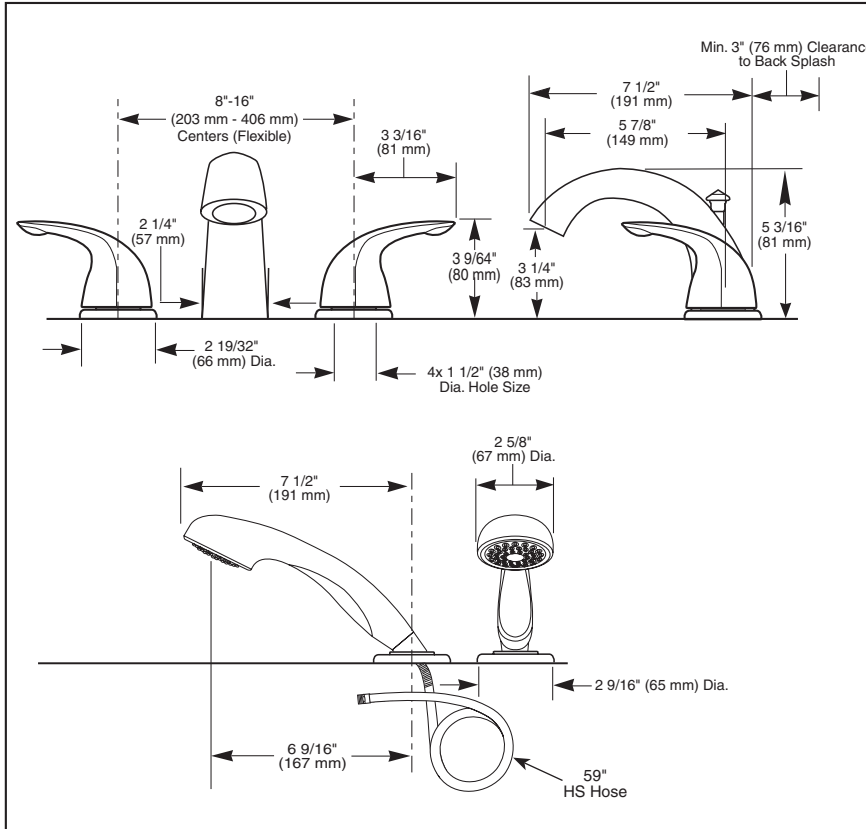

T4705▲

Submitted Model No.: _____

Specific Features: _____

▲ Designate proper finish suffix

ROMAN TUB/WHIRLPOOL FAUCET TRIM

- Two Handle Roman Tub Faucet
- Complete Trim
- Four Hole Installation (T4705 Series)
- Rough-In Kit Must Also be Ordered to Complete Installation

STANDARD SPECIFICATIONS:

- Trim Only for two handle Roman Tub faucet for concealed mounting.
- 7 1/2" (191 mm) long, 5 3/16" (132 mm) high slip-on rigid spout.
- Temperature and volume controlled with handles.
- Rough-In kit must also be ordered to complete installation. There are separate specification sheets on each rough-in kit if more details are required.
- Handshower includes double check valves for backflow prevention.

COMPLETE VALVE COMPLIES WITH:

- ASME A112.18.1 / CSA B125.1
- Indicates compliance to ICC/ANSI A117.1

55 E. 111th Street, Indianapolis, IN 46280
395 Matheson Blvd. E., Mississauga, ON L4Z 2H2
© 2009 Masco Corporation of Indiana