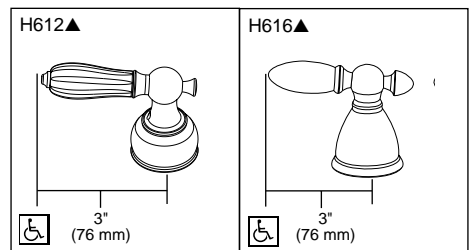

Available LHP Handle Options ▲ Designate proper finish suffix

Indianapolis, Indiana 46280
A Division of Masco Corporation of Indiana
© 2006, Masco Corporation of Indiana

Delta reserves the right (1) to make changes in specifications and materials, and (2) to change or discontinue models, both without notice or obligation. Dimensions are for reference only. See current full-line price book for finish options and product availability.