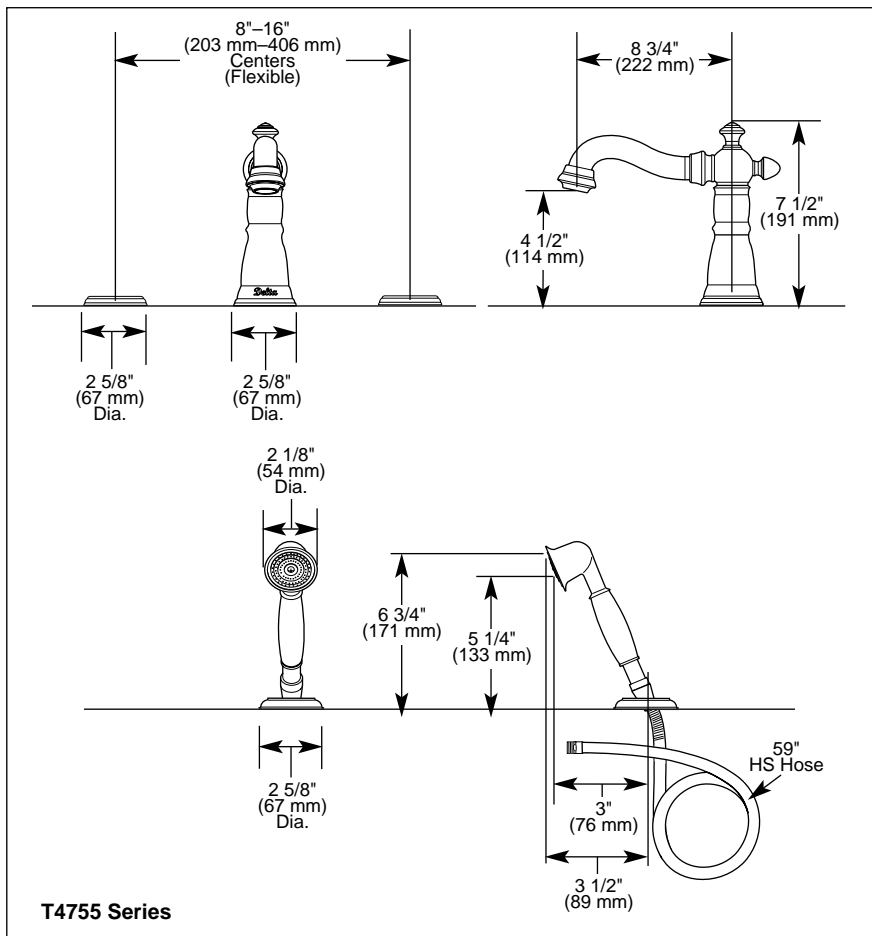

Submitted Model No.: _____

Specific Features: _____

BATH VALVES

- Victorian® Bath Collection
- Two Handle Roman Tub Faucet
- Three Hole Installation (T2755 Series)
- Four Hole Installation (T4755 Series)
- Rough-In Kit Must Also be Ordered to Complete Installation

STANDARD SPECIFICATIONS:

- Trim Only for two handle Roman Tub faucet for concealed mounting.
- 8 3/4" (222 mm) long slip-on rigid spout.
- LHP—Less Handle Program. See handle options below.
- Temperature and volume controlled with handles.
- Rough-In kit must also be ordered to complete installation. There are separate specification sheets on each rough-in kit if more details are required
- Handshower includes double check valves for backflow prevention.