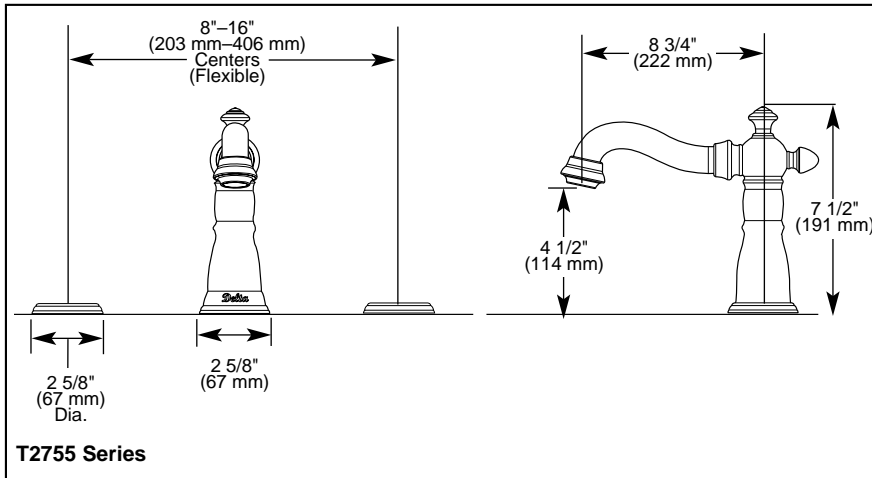

Submitted Model No.: _____

Specific Features: _____

BATH VALVES

- Victorian® Bath Collection
- Two Handle Roman Tub Faucet
- Three Hole Installation (T2755 Series)
- Four Hole Installation (T4755 Series)
- Rough-In Kit Must Also be Ordered to Complete Installation

STANDARD SPECIFICATIONS:

- Trim Only for two handle Roman Tub faucet for concealed mounting.
- 8 3/4" (222 mm) long slip-on rigid spout.
- LHP—Less Handle Program. See handle options below.
- Temperature and volume controlled with handles.
- Rough-In kit must also be ordered to complete installation. There are separate specification sheets on each rough-in kit if more details are required
- Handshower includes double check valves for backflow prevention.