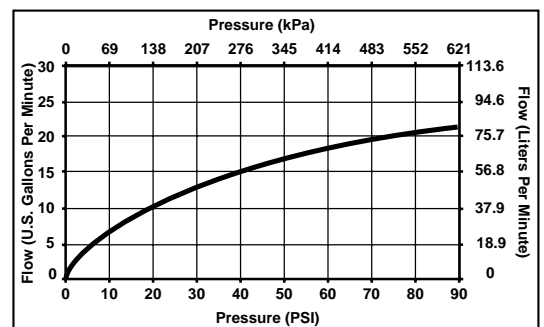

Available LHP Handle Options ▲ Designate proper finish suffix

Indianapolis, Indiana 46280
A Division of Masco Corporation of Indiana
© 2006, Masco Corporation of Indiana

Delta reserves the right (1) to make changes in specifications and materials, and (2) to change or discontinue models, both without notice or obligation. Dimensions are for reference only. See current full-line price book for finish options and product availability.