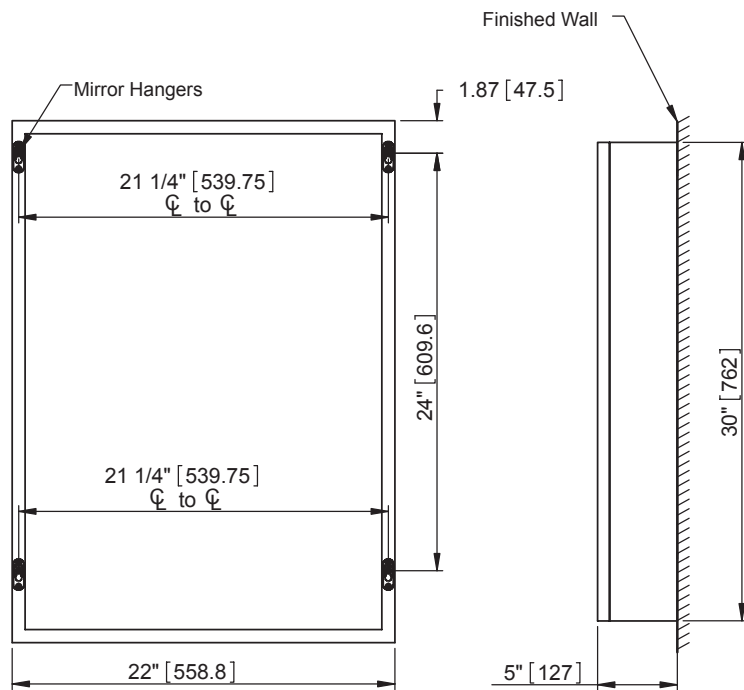

PRODUCT DESCRIPTION

PRODUCT MEASUREMENTS

- Width: 22 inches (55.88 cm)
- Depth: 30 inches (76.2 cm)
- Height: 5 inches (12.7 cm)

ROUGHING-IN DIMENSIONS

TOP VIEW

FRONT VIEW

BACK VIEW

SIDE VIEW