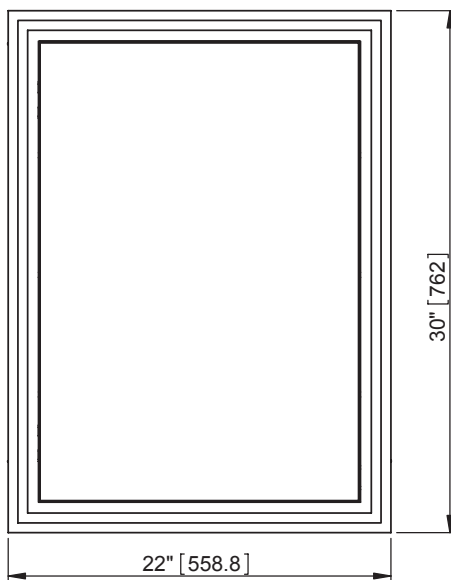

PRODUCT DESCRIPTION

PRODUCT MEASUREMENTS

- Width: 22 inches (55.88 cm)
- Depth: 30 inches (76.2 cm)
- Height: 5 inches (12.7 cm)

ROUGHING-IN DIMENSIONS

TOP VIEW

FRONT VIEW

BACK VIEW

SIDE VIEW