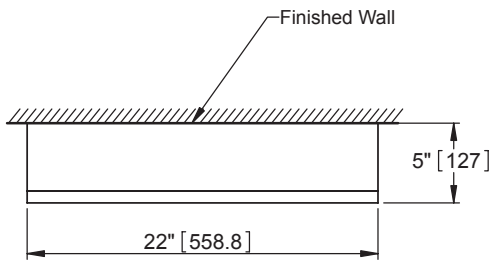

PRODUCT DESCRIPTION

PRODUCT MEASUREMENTS

- Width: 22 inches (55.88 cm)
- Depth: 30 inches (76.2 cm)
- Height: 5 inches (12.7 cm)

ROUGHING-IN DIMENSIONS

TOP VIEW

FRONT VIEW

BACK VIEW

SIDE VIEW