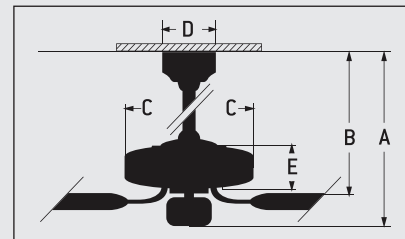

White Bloom with 52" Pink and Green Blades | Model . . . **BL52W**
 Blade . . . **BBL52-GRN**
 Light . . . **Integrated**

Bloom

FEATURES

- Heavy-Duty, 3 Speed Reversible Motor
- 6" Downrod (Included)
- Limited Lifetime Warranty
- Blades Sold Separately. Upper and Lower Blades Turn Independently and in Opposite Directions
- Integrated Light Kit (2-13W GU24 CFL Bulbs Included)
- TCS Remote Control (Included)
- TCS-Plus Wall Control Available (Optional)

SPECS

- Blade Sweep Option.52"
- Number of Blades10
- Blade Pitch13.5°
- Motor Size (MM)188 x 15
- AMPS (HI Speed)<1
- Watts (HI Speed)49
- Shipping Wt. (lbs.)33.38
- CU. FT. in Carton2.47
- Airflow* (Cubic Feet Per Minute) 4,202
- Airflow Efficiency* (CFM Per Watt) 86

CEILING DROP DIMENSIONS

- A: 6" DR - 14.25"
- B: 6" DR - 9.75"
- C: 13.0"
- D: 6.0"
- E: 6.75"
- DR = Downrod

Compare: 49" to 60" ceiling fans have airflow efficiencies ranging from approximately 51 to 176 cubic feet per minute per watt at high speed.