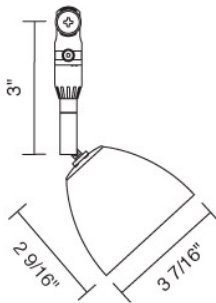

**Description:**

The Enzis Rainbow MR16 Spot is a directional spotlight with red, orange, turquoise, and smoky colored glass. MR16 fixture has swivel action and a 360° rotation. The fixture has an integrated adaptor for use with Enzis track only.

**Technical Specs:**

50W Max.  
Lamp not included  
GU5.3 socket type