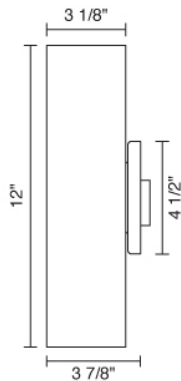

Job Name:

Contact:

Fixture Type:

Part Number:

HOUSTON SCONCE

Description:

The Houston collection is handcrafted by murano glass masters featuring a contemporary rectangular shape. The vivid colors offered include red, orange, vanilla and white. The Houston Sconce includes a 4" round canopy with 75 Watt transformer.

Part Numbers:

100850bz	bronze, white glass
100850ch	chrome, white glass
100850mc	matte chrome, white glass
100851bz	bronze, vanilla glass
100851ch	chrome, vanilla glass
100851mc	matte chrome, vanilla glass
100852bz	bronze, red glass
100852ch	chrome, red glass
100852mc	matte chrome, red glass
100853bz	bronze, orange glass
100853ch	chrome, orange glass
100853mc	matte chrome, orange glass