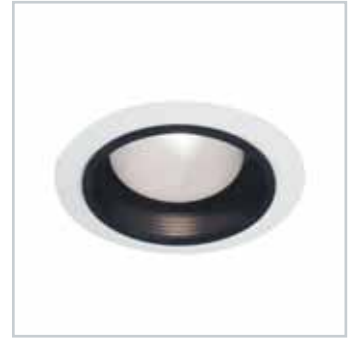

RECESSED FIXTURE

Series 200

200-R20

CARACTERISTICS

For insulated ceiling 50W Max.
For interior & exterior (soffit) applications

FINISH

White - Black baffle

OTHER FINISHES AVAILABLE

White - White baffle

BULB

Halogen or Incandescent

PAR20 or R20, 50W

Not included

INSTALLATION

Min. clearance above ceiling space: 5"

For ceiling thickness: 0"- 1"

3 7/8 "
98 mm

4 5/8 "
117 mm

4 1/2 "
114 mm

8 3/8 "
213 mm