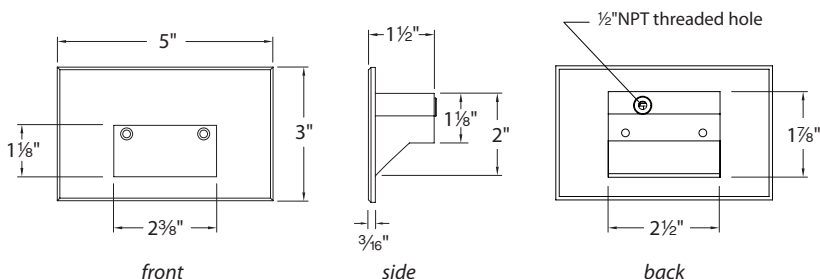

### FEATURES

- Solid diecast brass, corrosion resistant aluminum alloy, or cast stainless steel construction
- Direct wiring, no driver needed
- Low profile, flush to wall aesthetics with no visible hardware
- 54,000 hour rated life
- Balanced lighting, free of shadows with minimum glare
- IP66 rated, Protected against high-pressure water jets
- Up to 200 fixtures can be connected in parallel
- 5 year WAC Lighting product warranty