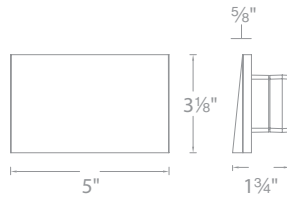

Model: WL-LED110

Step Light

WAC LIGHTING

Responsible Lighting®

Fixture Type:

Catalog Number:

Project:

Location:

PRODUCT DESCRIPTION

Horizontal rectangle Step Light. Designed for safety and style on stairways, patios, decks, balcony areas, walkways and building perimeters.

Features an architectural design. Energy efficient for long-lasting indoor and outdoor lighting solutions. Creates an attractive, romantic impression at night.

FEATURES

- Fluid decorative profile with full cut-off illumination
- Die Cast Aluminum construction with abrasion resistant powder coat finish or plated Brushed Nickel finish
- Magnetized design for easy installation and maintenance
- Title 24 Compliant (120V only)
- 50,000 hour rated life

SPECIFICATIONS

Construction: Die-cast aluminum

Input: 120V or 277VAC 50/60Hz

Power: Direct wiring, no remote driver needed.

Lumens: Up to 4 lm

Mounting: Fits into a switch box or a 2" x 4" Junction Box with minimum inside dimensions of 3"L x 2"W x 2.5"D

Dimming: 100% - 10% ELV (120V only)

CRI: 90

Standards: IP66, ETL & cETL Listed for wet locations

Voltage	Power	Model	Color Temp	Finishes
120V	3.5W	WL-LED110-C	3000K	BK Black on Aluminum BN* Brushed Nickel BZ Bronze on Aluminum WT White on Aluminum
		WL-LED110-AM	Amber	
277V	3W	WL-LED110F-C	3000K	
		WL-LED110F-AM	Amber	

*Brushed Nickel Finish is for interior use only

Example: **WL-LED110F-C-WT**

waclighting.com

Phone (800) 526.2588

Fax (800) 526.2585

Headquarters/Eastern Distribution Center

44 Harbor Park Drive

Port Washington, NY 11050

Central Distribution Center

1600 Distribution Ct

Lithia Springs, GA 30122

Western Distribution Center

1750 Archibald Avenue

Ontario, CA 91760