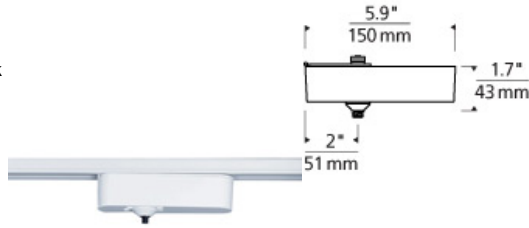

FREE JACK

FreeJack Track Adapter LED

DESCRIPTION

Allows FreeJack Heads or Pendants to be used on most popular track lighting systems. Transformer concealed in black or white housing.

INSTALLATION

Adapts to most popular track lighting systems. Call for more information. Compatible track systems include Juno®, Halo®, and Lightolier®.