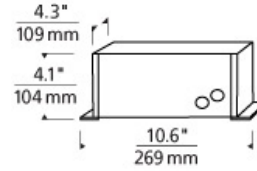

K A B L E L I T E

Remote Transformer-300W Mag 24v T20

DESCRIPTION

This remote magnetic transformer converts standard 120 or 277 volt line-voltage to 24 volts, providing the necessary voltage for powering a MonoRail, Kable Lite, Wall MonoRail or FreeJack low-voltage lighting system. This remote magnetic transformer can be used to power lamps totaling up to 300 watts. This transformer is equipped with fast-acting secondary circuit breaker that will safely turn off the system should a short occur. Once the short has been removed the breaker can be reset.

INSTALLATION

This transformer must be installed in a remote but accessible location (such as above the ceiling or in a closet). To simplify installation the transformer should be located no more than 20 feet from the run or power feed. The electrician will need to supply the proper gauge conductor from the transformer to the power feed location based on distance (see Low-Voltage Wire Size Table, below).

OTHER

Input Wiring: Can be ordered to hard wire to a junction box or to plug in with 16' power cord with plug. This transformer provides a single 300 watt output and must be used with a single-feed canopy or other power feed option (sold separately). 24 volt output transformers require the use of 24 volt lamps.

LOW-VOLTAGE WIRE SIZE TABLE						
Use to determine the correct THHN wire size for a recommended 3 percent drop in voltage at the specified wattage. The length shown is the length of wire from the transformer to the power feed.						
24 Volt	5 ft.	6-15 ft.	16-20 ft.	21-40 ft.	41-60 ft.	61-90 ft.
300 Watt	#14 GA	#12 GA	#10 GA	#6 GA	#6 GA	#4 GA

WEIGHT

9.02-6lb / 4.09-2.72kg ±

remote
transformer-300w
mag 24v

ORDERING INFORMATION

700AT3024 FINISH

BLACK

VOLTAGE

T 120V IN/24V OUT
T277 277V IN/24V OUT

TECH LIGHTING®

7400 Linder Avenue
Skokie, Illinois 60077

T 847.410.4400
F 847.410.4500

Tech Lighting, L.L.C.

700AT3024 _____

FIXTURE TYPE: _____

JOB NAME: _____

NOTES: _____

_____

_____

©2020 Tech Lighting, L.L.C. All Rights Reserved. The "Tech Lighting" graphic is a registered trademark of Tech Lighting, L.L.C. Tech Lighting reserves the right to change specifications for product improvements without notification.