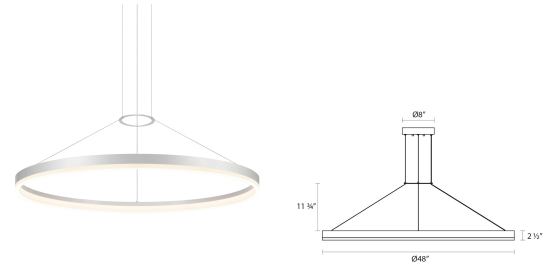

# Corona Ring LED Pendant Spec Sheet

SKU: 2318.16    Learn more at [sonnemanlight.com](http://sonnemanlight.com)  
<https://sonnemanlight.com/corona-ring-led-pendant>

**Size:** 48"  
**Color/Finish:** Bright Satin Aluminum

## Dimensions

**Height:** 2.5  
**Diameter:** 48  
**Canopy/Backplate/Base:** 8"  
**Hanging Details:** 6' Adjustable Cable

## Electrical Specs

**Bulb(s) Included?:** Yes  
**Bulb 1 Type:** Integral LED  
**Input Voltage:** 120-277VAC  
**Wattage:** 45  
**Initial Lumens:** 4300  
**Delivered Lumens:** 2392  
**Color Temperature:** 3000K  
**CRI:** 90  
**Power Supply Type:** Driver  
**Power Supply Quantity:** 1  
**Power Supply Location:** Canopy  
**Dimming Type:** TRIAC & ELV @120V / 0-10V