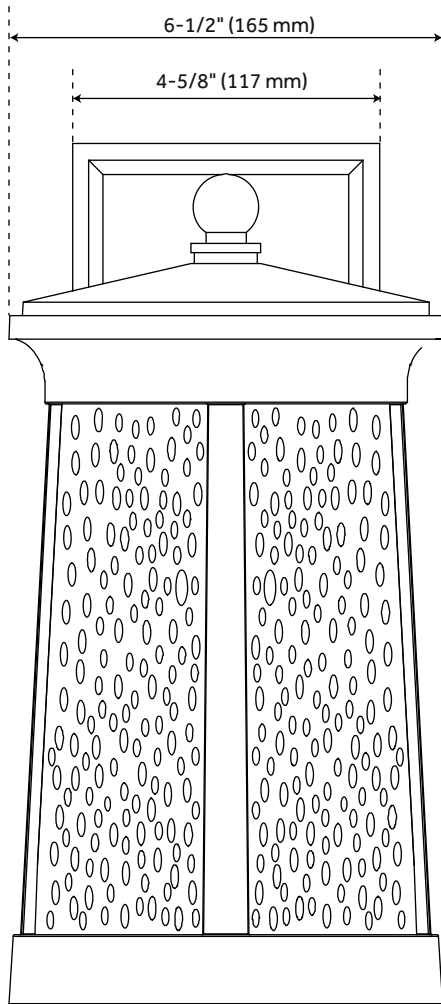

WOODBERRY OUTDOOR ENTRANCE WALL SCONCE

SKU: 941513

FEATURES

Installation Type: Wall Mount
Design: Traditional
Material: Aluminum
Height: 10"
Depth: 7-1/8"
Base Plate Height: 4-5/8"
Mounting Hardware Included: Yes
Reversible Mounting: No
Shade Finish: Clear
Shade Material: Glass
Number of Bulbs: 1
Base Plate Width: 8-3/8"
Location Type: Suitable for Wet Locations
Bulbs Included: No
Bulb Type: Medium E-26
Wattage per Bulb: 60

CODES/STANDARDS

UL 1598 / CSA C22.2 No 250.0

Code:
REVISED 12/28/2021

WOODBERRY 10" SINGLE LIGHT OUTDOOR ENTRANCE WALL SCONCE

SKU: 941513

All dimensions and specifications are nominal and may vary. Use actual products for accuracy in critical situations.

Code: PHEL3100

WOODBERRY 12" SINGLE LIGHT OUTDOOR ENTRANCE WALL SCONCE

SKU: 941513

All dimensions and specifications are nominal and may vary. Use actual products for accuracy in critical situations.

Code: PHEL3101