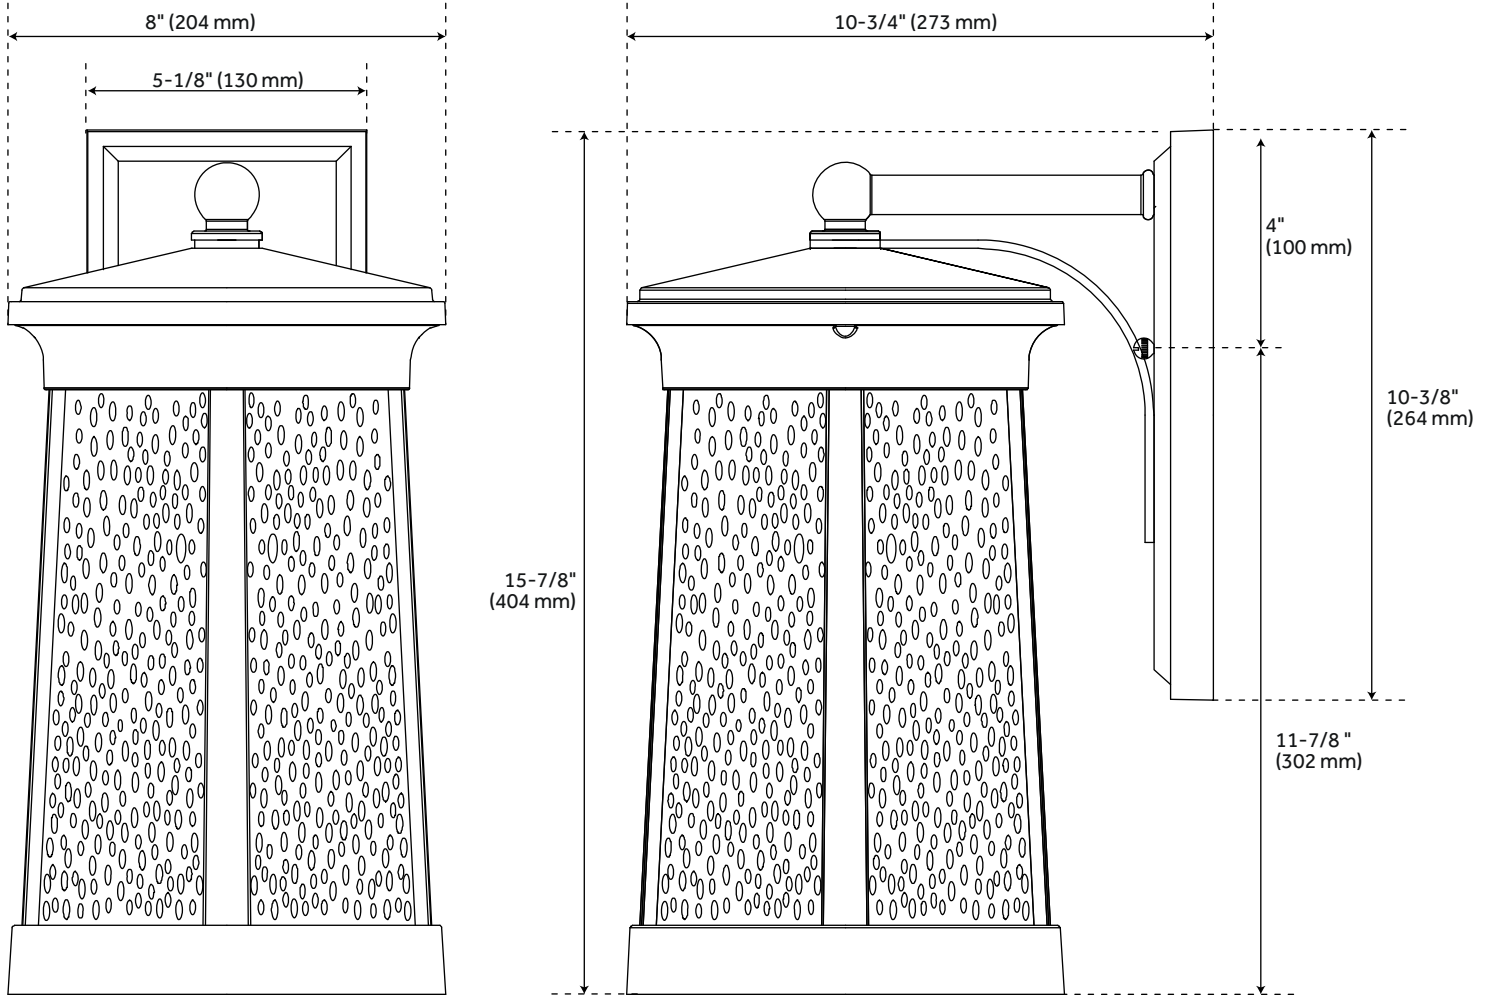

WOODBERRY OUTDOOR ENTRANCE WALL SCONCE

SKU: 941513

FEATURES

Installation Type: Wall Mount
Design: Traditional
Material: Aluminum
Height: 10"
Depth: 7-1/8"
Base Plate Height: 4-5/8"
Mounting Hardware Included: Yes
Reversible Mounting: No
Shade Finish: Clear
Shade Material: Glass
Number of Bulbs: 1
Base Plate Width: 8-3/8"
Location Type: Suitable for Wet Locations
Bulbs Included: No
Bulb Type: Medium E-26
Wattage per Bulb: 60

CODES/STANDARDS

UL 1598 / CSA C22.2 No 250.0

Code:
REVISED 12/28/2021

WOODBERRY 10" SINGLE LIGHT OUTDOOR ENTRANCE WALL SCONCE

SKU: 941513

All dimensions and specifications are nominal and may vary. Use actual products for accuracy in critical situations.

Code: PHEL3100

WOODBERRY 12" SINGLE LIGHT OUTDOOR ENTRANCE WALL SCONCE

SKU: 941513

All dimensions and specifications are nominal and may vary. Use actual products for accuracy in critical situations.

Code: PHEL3101

WOODBERRY 15" SINGLE LIGHT OUTDOOR ENTRANCE WALL SCONCE

SKU: 941513

All dimensions and specifications are nominal and may vary. Use actual products for accuracy in critical situations.

Code: PHEL3102