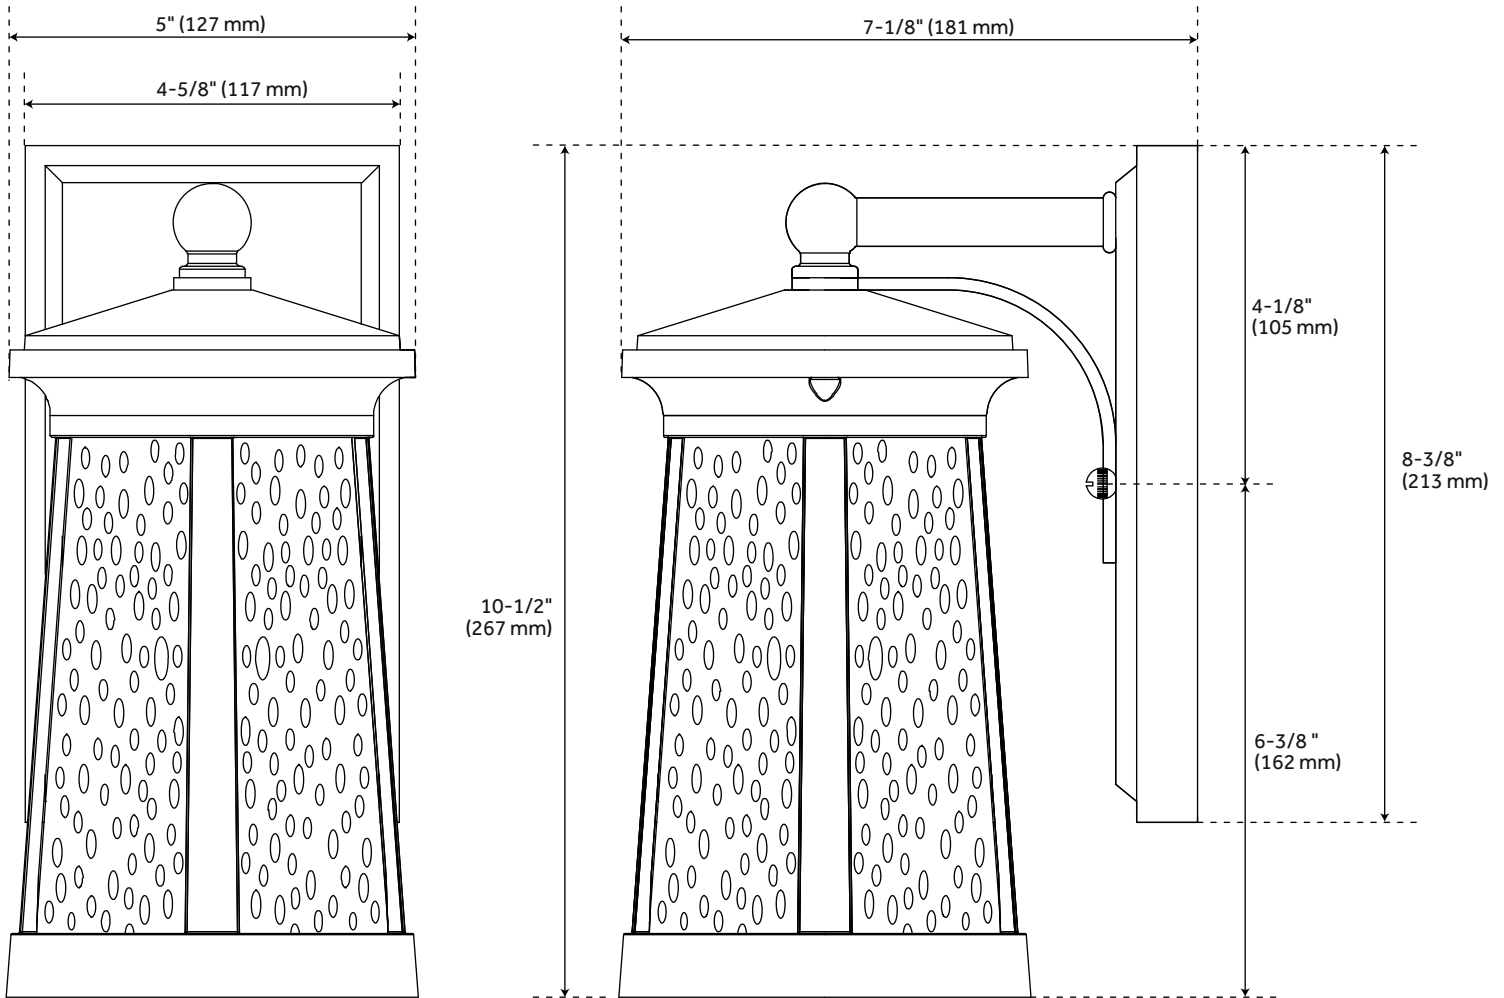

WOODBERRY OUTDOOR ENTRANCE WALL SCONCE

SKU: 941513

FEATURES

Installation Type: Wall Mount
Design: Traditional
Material: Aluminum
Height: 10"
Depth: 7-1/8"
Base Plate Height: 4-5/8"
Mounting Hardware Included: Yes
Reversible Mounting: No
Shade Finish: Clear
Shade Material: Glass
Number of Bulbs: 1
Base Plate Width: 8-3/8"
Location Type: Suitable for Wet Locations
Bulbs Included: No
Bulb Type: Medium E-26
Wattage per Bulb: 60

CODES/STANDARDS

UL 1598 / CSA C22.2 No 250.0

Code:
REVISED 12/28/2021

WOODBERRY 10" SINGLE LIGHT OUTDOOR ENTRANCE WALL SCONCE

SKU: 941513

All dimensions and specifications are nominal and may vary. Use actual products for accuracy in critical situations.

Code: PHEL3100

WOODBERRY 12" SINGLE LIGHT OUTDOOR ENTRANCE WALL SCONCE

SKU: 941513

All dimensions and specifications are nominal and may vary. Use actual products for accuracy in critical situations.

Code: PHEL3101

WOODBERRY 15" SINGLE LIGHT OUTDOOR ENTRANCE WALL SCONCE

SKU: 941513

All dimensions and specifications are nominal and may vary. Use actual products for accuracy in critical situations.

Code: PHEL3102