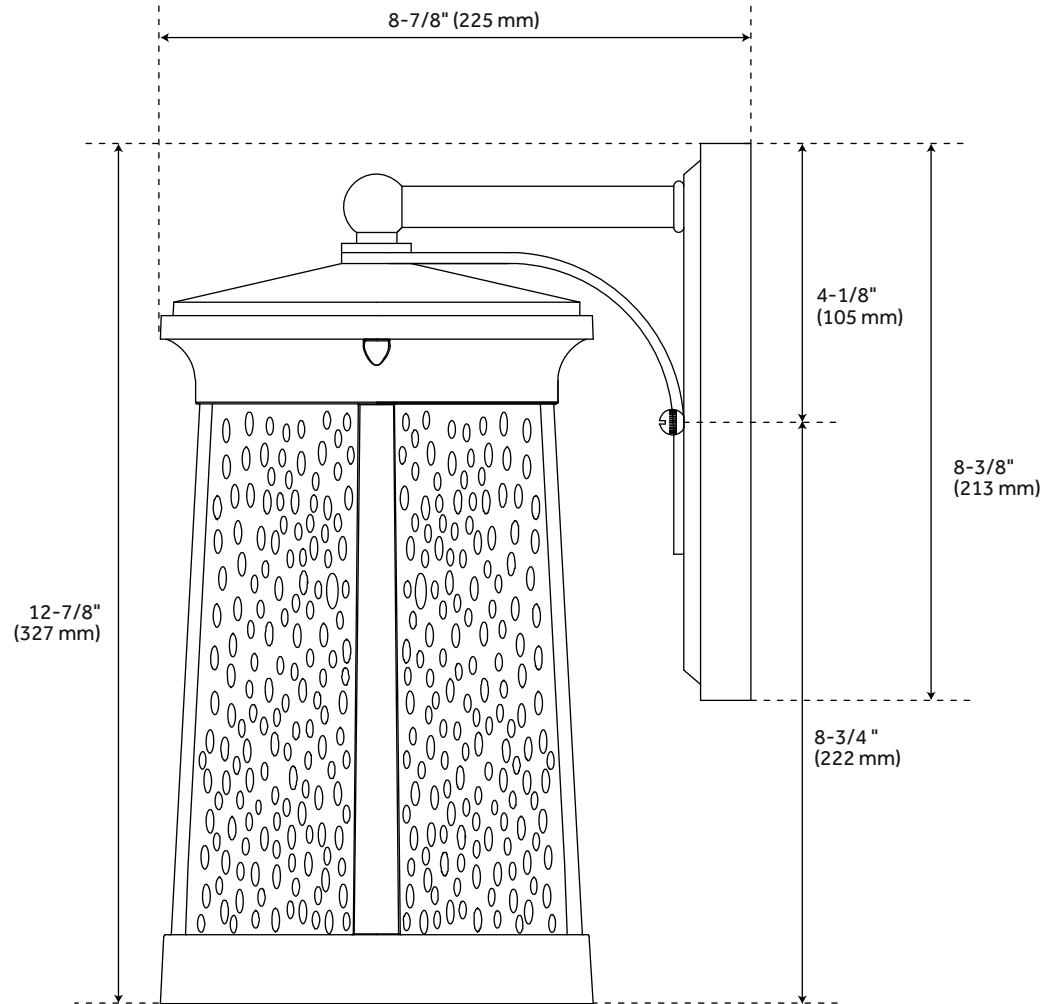

WOODBERRY OUTDOOR ENTRANCE WALL SCONCE

SKU: 941513

FEATURES

Installation Type: Wall Mount
Design: Traditional
Material: Aluminum
Height: 10"
Depth: 7-1/8"
Base Plate Height: 4-5/8"
Mounting Hardware Included: Yes
Reversible Mounting: No
Shade Finish: Clear
Shade Material: Glass
Number of Bulbs: 1
Base Plate Width: 8-3/8"
Location Type: Suitable for Wet Locations
Bulbs Included: No
Bulb Type: Medium E-26
Wattage per Bulb: 60

CODES/STANDARDS

UL 1598 / CSA C22.2 No 250.0

Code:
REVISED 12/28/2021

WOODBERRY 10" SINGLE LIGHT OUTDOOR ENTRANCE WALL SCONCE

SKU: 941513

All dimensions and specifications are nominal and may vary. Use actual products for accuracy in critical situations.

Code: PHEL3100

WOODBERRY 12" SINGLE LIGHT OUTDOOR ENTRANCE WALL SCONCE

SKU: 941513

All dimensions and specifications are nominal and may vary. Use actual products for accuracy in critical situations.

Code: PHEL3101

WOODBERRY 15" SINGLE LIGHT OUTDOOR ENTRANCE WALL SCONCE

SKU: 941513

All dimensions and specifications are nominal and may vary. Use actual products for accuracy in critical situations.

Code: PHEL3102